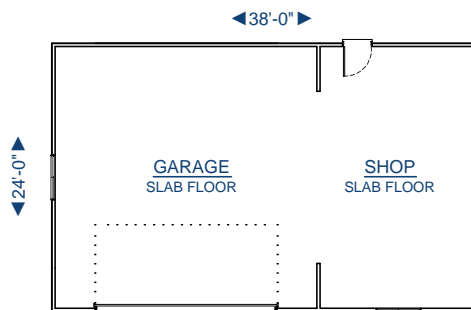

**WWW.CUSTOMYOURWAY.COM
SEARCH PLANS ONLINE**

Custom Your Way Homes, LLC is the exclusive owner of this plan, plan design, plan details, and specifications.
Copyright © 2014 All Rights Reserved. Under penalty of law do not make illegal copies for distribution, modification, or plan usage with the
intention of construction without the written permission of Custom Your Way Homes, LLC. Licensed, Bonded, Insured.

WA LICENSE #: CUSTOYW862OQ