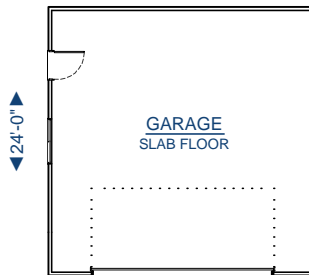

# G576

TOTAL SQUARE FT: 576

- ▶ Custom Home Builder
- ▶ Custom Home Design
- ▶ Stock House Plans
- ▶ Home Additions
- ▶ Home Remodels

**CALL FOR A FREE  
BUILDING SITE CONSULTATION!**

LEFT  
VIEW

REAR  
VIEW

FRONT  
VIEW

RIGHT  
VIEW

◀ 24'-0" ▶

**WWW.CUSTOMYOURWAY.COM  
SEARCH PLANS ONLINE**

Custom Your Way Homes, LLC is the exclusive owner of this plan, plan design, plan details, and specifications.  
Copyright © 2014 All Rights Reserved. Under penalty of law do not make illegal copies for distribution, modification, or plan usage with the  
intention of construction without the written permission of Custom Your Way Homes, LLC. Licensed, Bonded, Insured.