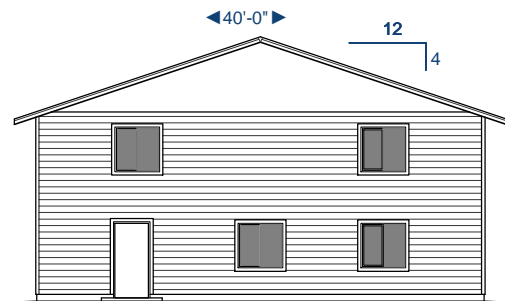

# G3040

GARAGE: 1760

SHOP: 640

LOFT: 640

TOTAL SQ. FT: 3040

CALL FOR A FREE  
BUILDING SITE CONSULTATION!

WWW.CUSTOMYOURWAY.COM  
SEARCH PLANS ONLINE

Custom Your Way Homes, LLC is the exclusive owner of this plan, plan design, plan details, and specifications.  
Copyright © 2014 All Rights Reserved. Under penalty of law do not make illegal copies for distribution, modification, or plan usage with the  
intention of construction without the written permission of Custom Your Way Homes, LLC. Licensed, Bonded, Insured.