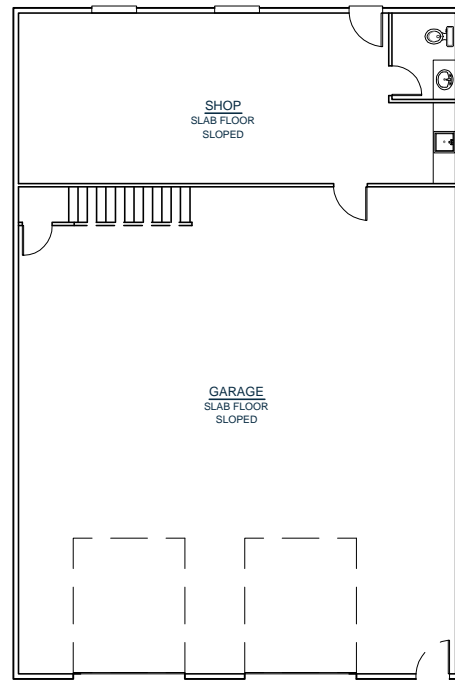

TOTAL SQ. FT: 3040

CALL FOR A FREE
BUILDING SITE CONSULTATION!

WWW.CUSTOMYOURWAY.COM
SEARCH PLANS ONLINE

Custom Your Way Homes, LLC is the exclusive owner of this plan, plan design, plan details, and specifications.
Copyright © 2014 All Rights Reserved. Under penalty of law do not make illegal copies for distribution, modification, or plan usage with the
intention of construction without the written permission of Custom Your Way Homes, LLC. Licensed, Bonded, Insured.