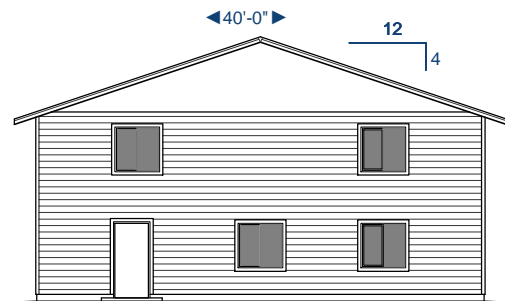

TOTAL SQ. FT: 3040

CALL FOR A FREE
BUILDING SITE CONSULTATION!

WWW.CUSTOMYOURWAY.COM
SEARCH PLANS ONLINE

Custom Your Way Homes, LLC is the exclusive owner of this plan, plan design, plan details, and specifications.
Copyright © 2014 All Rights Reserved. Under penalty of law do not make illegal copies for distribution, modification, or plan usage with the
intention of construction without the written permission of Custom Your Way Homes, LLC. Licensed, Bonded, Insured.