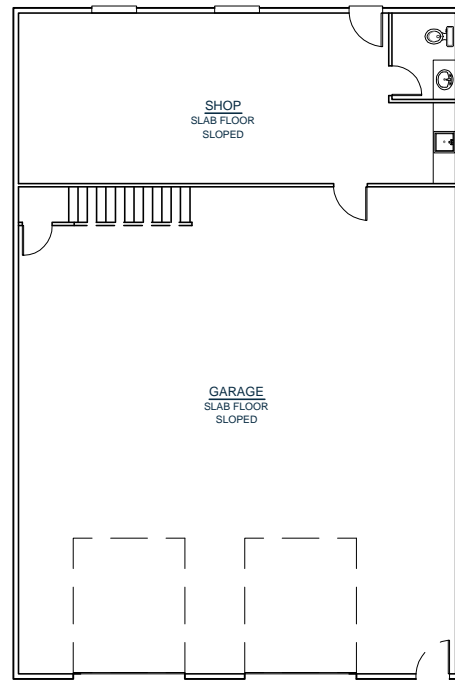

# G3040

GARAGE: 1760

SHOP: 640

LOFT: 640

TOTAL SQ. FT: 3040

CALL FOR A FREE  
BUILDING SITE CONSULTATION!

WWW.CUSTOMYOURWAY.COM  
SEARCH PLANS ONLINE

Custom Your Way Homes, LLC is the exclusive owner of this plan, plan design, plan details, and specifications.  
Copyright © 2014 All Rights Reserved. Under penalty of law do not make illegal copies for distribution, modification, or plan usage with the  
intention of construction without the written permission of Custom Your Way Homes, LLC. Licensed, Bonded, Insured.