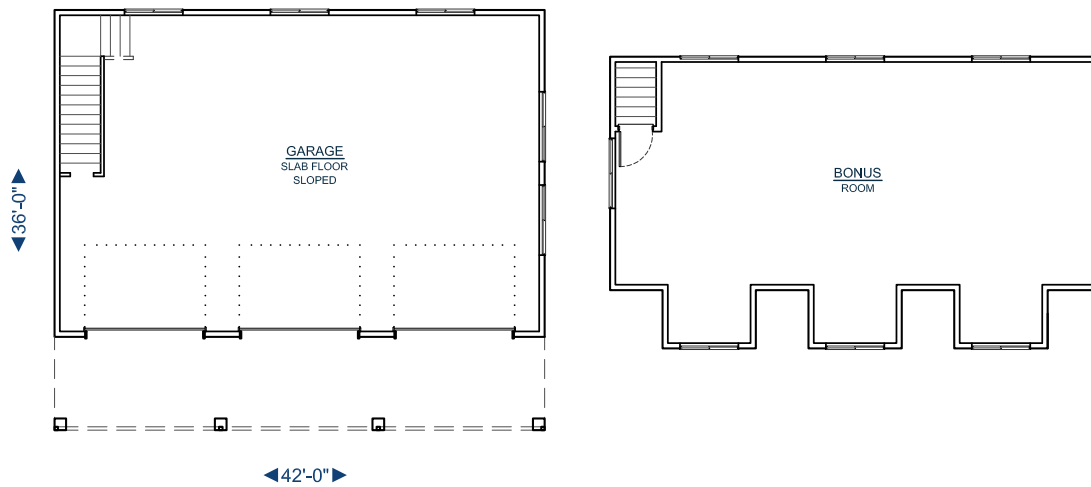

## G2136

GARAGE: 1176

BONUS ROOM: 960

TOTAL SQ. FT: 2136

**CALL FOR A FREE  
BUILDING SITE CONSULTATION!**

**WWW.CUSTOMYOURWAY.COM  
SEARCH PLANS ONLINE**

Custom Your Way Homes, LLC is the exclusive owner of this plan, plan design, plan details, and specifications. Copyright © 2014 All Rights Reserved. Under penalty of law do not make illegal copies for distribution, modification, or plan usage with the intention of construction without the written permission of Custom Your Way Homes, LLC. Licensed, Bonded, Insured. WA LICENSE #: CUSTOYW862OQ