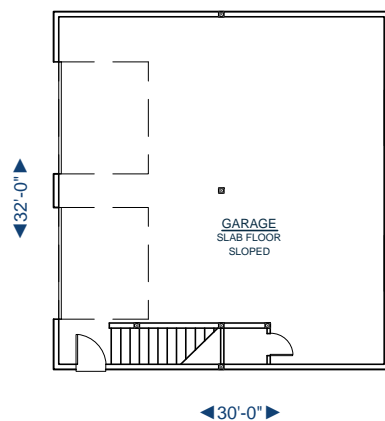

**WWW.CUSTOMYOURWAY.COM
SEARCH PLANS ONLINE**

Custom Your Way Homes, LLC is the exclusive owner of this plan, plan design, plan details, and specifications.
Copyright © 2014 All Rights Reserved. Under penalty of law do not make illegal copies for distribution, modification, or plan usage with the
intention of construction without the written permission of Custom Your Way Homes, LLC. Licensed, Bonded, Insured.
WA LICENSE #: CUSTOYW862OQ