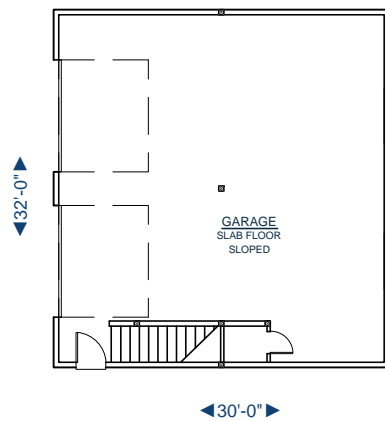

**WWW.CUSTOMYOURWAY.COM
SEARCH PLANS ONLINE**

Custom Your Way Homes, LLC is the exclusive owner of this plan, plan design, plan details, and specifications.
Copyright © 2014 All Rights Reserved. Under penalty of law do not make illegal copies for distribution, modification, or plan usage with the
intention of construction without the written permission of Custom Your Way Homes, LLC. Licensed, Bonded, Insured.
WA LICENSE #: CUSTOYW862OQ