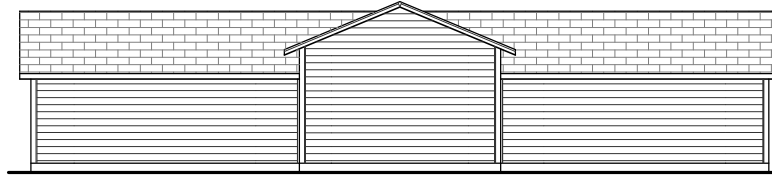

## G1800

GARAGE 1: 576

RV: 648

GARAGE 2: 576

TOTAL SQ. FT: 1800

**CALL FOR A FREE  
BUILDING SITE CONSULTATION!**

REAR  
VIEW

LEFT  
VIEW