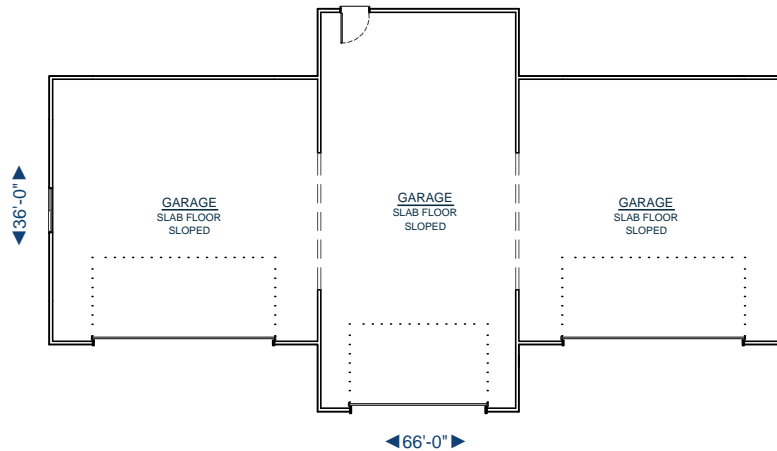

FRONT
VIEW

**WWW.CUSTOMYOURWAY.COM
SEARCH PLANS ONLINE**

Custom Your Way Homes, LLC is the exclusive owner of this plan, plan design, plan details, and specifications.
Copyright © 2014 All Rights Reserved. Under penalty of law do not make illegal copies for distribution, modification, or plan usage with the
intention of construction without the written permission of Custom Your Way Homes, LLC. Licensed, Bonded, Insured.

WA LICENSE #: CUSTOYW862OQ