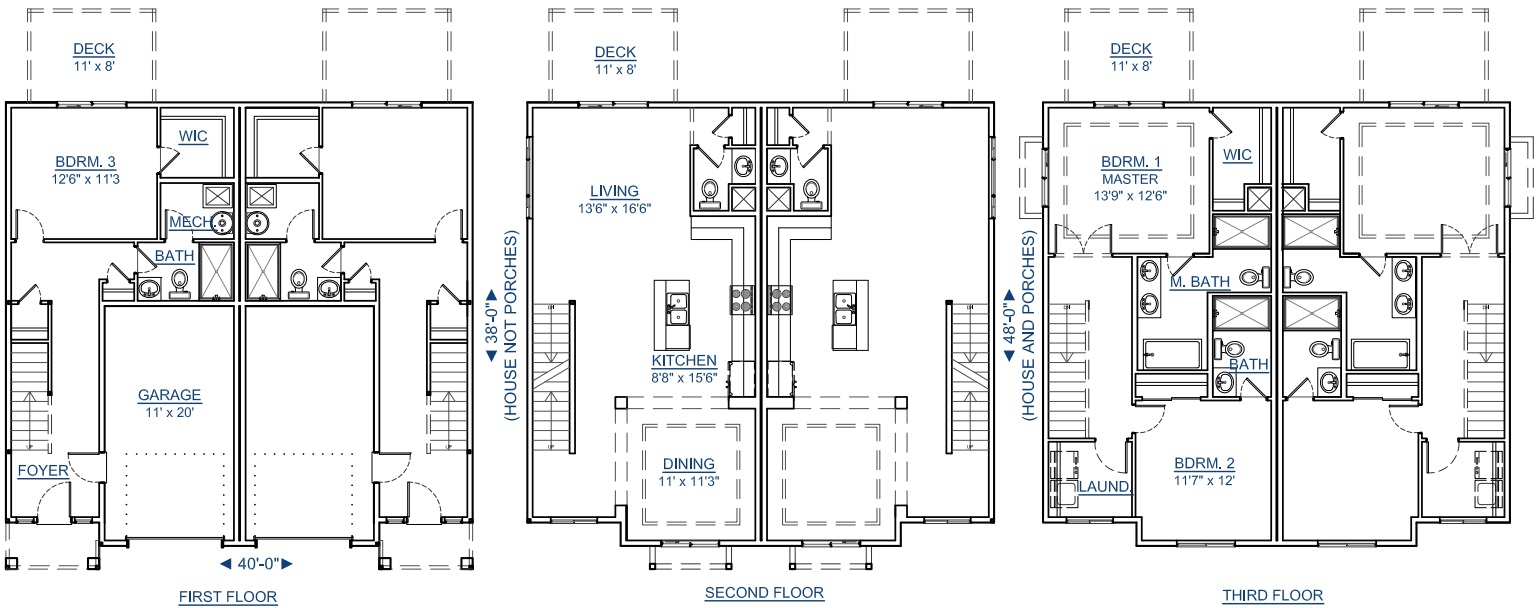

MID LEVEL: 698

UPPER LEVEL: 698

EACH UNIT 1902

BEDROOMS: 3

CALL FOR A FREE BUILDING SITE CONSULTATION!

ELEVATION OPTION A

ELEVATION OPTION B

WWW.CUSTOMYOURWAY.COM
SEARCH PLANS ONLINE