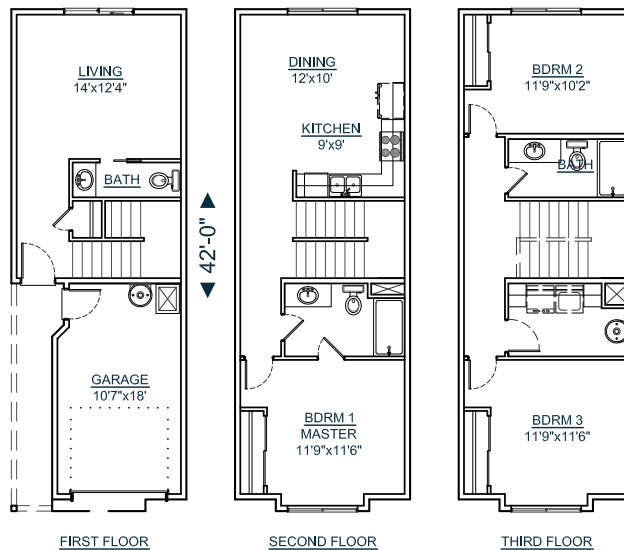

MAIN LEVEL: 352

MID LEVEL: 576

UPPER LEVEL: 576

GARAGE: 208

BEDROOMS: 3

**CALL FOR A FREE
BUILDING SITE CONSULTATION!**

FRONT
VIEW

◀ 15'-0" ▶