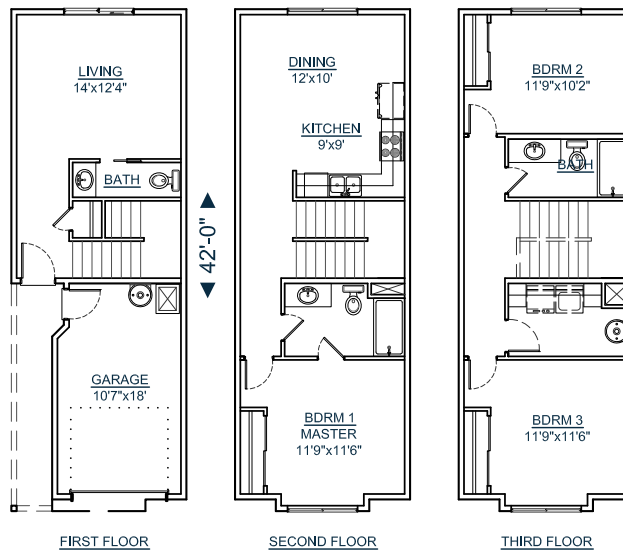

MAIN LEVEL: 352

MID LEVEL: 576

UPPER LEVEL: 576

GARAGE: 208

BEDROOMS: 3

**CALL FOR A FREE
BUILDING SITE CONSULTATION!**

FRONT
VIEW

◀ 15'-0" ▶