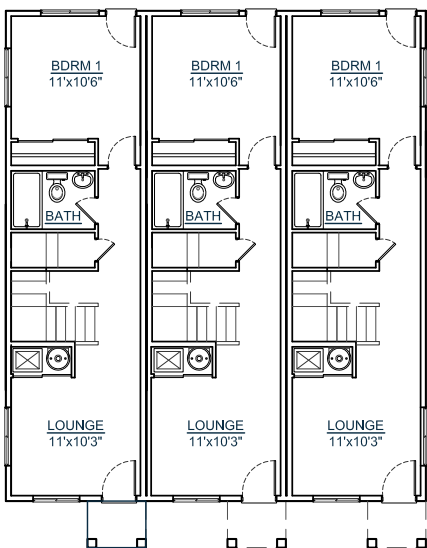

MID LEVEL: 443

UPPER LEVEL: 464

EACH UNIT 1411

BEDROOMS: 3

CALL FOR A FREE BUILDING SITE CONSULTATION!

ELEVATION OPTION A

ELEVATION OPTION B

◀ 36'-0" ▶

FIRST FLOOR

SECOND FLOOR

▲ 46'-0" ▼

THIRD FLOOR

**WWW.CUSTOMYOURWAY.COM
SEARCH PLANS ONLINE**