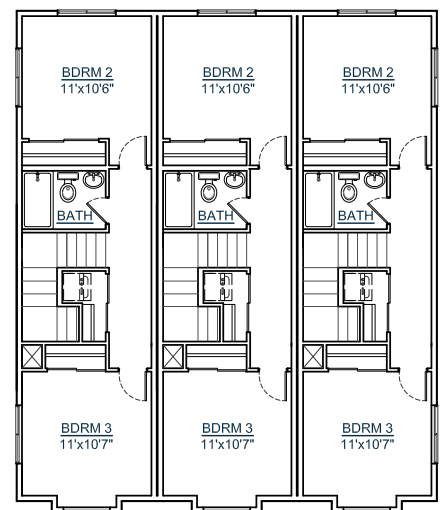

MID LEVEL: 443

UPPER LEVEL: 464

EACH UNIT 1411

BEDROOMS: 3

CALL FOR A FREE BUILDING SITE CONSULTATION!

ELEVATION OPTION A

ELEVATION OPTION B

◀ 36'-0" ▶

FIRST FLOOR

SECOND FLOOR

▲ 46'-0" ▼

THIRD FLOOR

**WWW.CUSTOMYOURWAY.COM
SEARCH PLANS ONLINE**