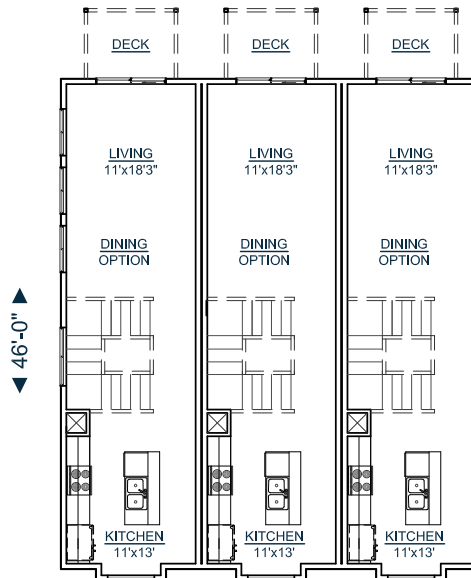

MID LEVEL: 443

UPPER LEVEL: 464

EACH UNIT 1411

BEDROOMS: 3

CALL FOR A FREE BUILDING SITE CONSULTATION!

ELEVATION OPTION A

ELEVATION OPTION B

◀ 36'-0" ▶

FIRST FLOOR

SECOND FLOOR

▲ 46'-0" ▼

THIRD FLOOR

**WWW.CUSTOMYOURWAY.COM
SEARCH PLANS ONLINE**