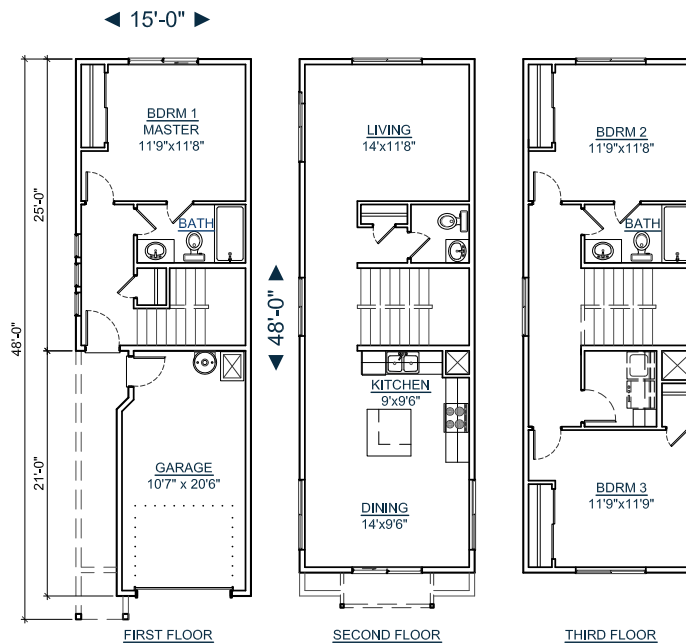

## 3-1565-3

SQUARE FT: 1565  
MAIN LEVEL: 375  
MID LEVEL: 595  
UPPER LEVEL: 595  
GARAGE: 248  
BEDROOMS: 3

CALL FOR A FREE  
BUILDING SITE CONSULTATION!

ELEVATION  
A

ELEVATION  
B

WWW.CUSTOMYOURWAY.COM  
SEARCH PLANS ONLINE