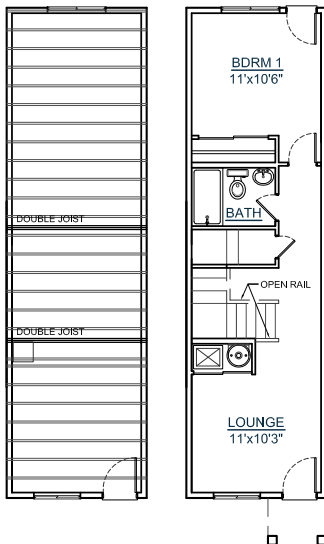

# 3-1408-3

SQUARE FT: 1408  
 MAIN LEVEL: 504  
 MID LEVEL: 443  
 UPPER LEVEL: 461  
 BEDROOMS: 3

**CALL FOR A FREE  
 BUILDING SITE CONSULTATION!**

ELEVATION  
OPTION A

◀ 12'-0" ▶

FIRST FLOOR

◀ 42'-0" ▶

SECOND FLOOR

THIRD FLOOR

**WWW.CUSTOMYOURWAY.COM  
 SEARCH PLANS ONLINE**

Custom Your Way Homes, LLC is the exclusive owner of this plan, plan design, plan details, and specifications.  
 Copyright © 2014 All Rights Reserved. Under penalty of law do not make illegal copies for distribution, modification, or plan usage with the  
 intention of construction without the written permission of Custom Your Way Homes, LLC. Licensed, Bonded, Insured.  
 WA LICENSE #: CUSTOYW862OQ