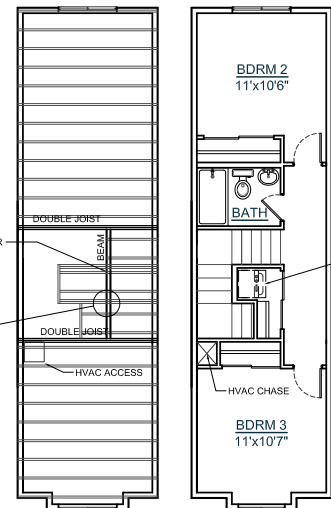

# 3-1408-3

SQUARE FT: 1408  
 MAIN LEVEL: 504  
 MID LEVEL: 443  
 UPPER LEVEL: 461  
 BEDROOMS: 3

**CALL FOR A FREE  
 BUILDING SITE CONSULTATION!**

ELEVATION  
OPTION A

◀ 12'-0" ▶

FIRST FLOOR

◀ 42'-0" ▶

SECOND FLOOR