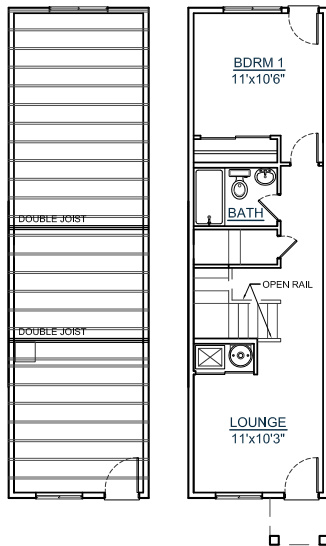

CUSTOM YOUR WAY HOMES, LLC

WWW.CUSTOMYOURWAY.COM

(360) 237-4784

- ▶ Custom Home Builder
- ▶ Custom Home Design
- ▶ Stock House Plans
- ▶ Home Additions
- ▶ Home Remodels

3-1408-3

SQUARE FT: 1408
 MAIN LEVEL: 504
 MID LEVEL: 443
 UPPER LEVEL: 461
 BEDROOMS: 3

**CALL FOR A FREE
 BUILDING SITE CONSULTATION!**

ELEVATION
OPTION A

◀ 12'-0" ▶

FIRST FLOOR

◀ 42'-0" ▶

SECOND FLOOR

THIRD FLOOR

**WWW.CUSTOMYOURWAY.COM
 SEARCH PLANS ONLINE**