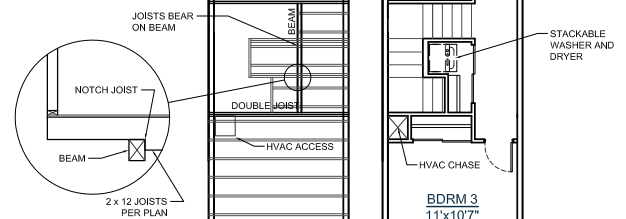

# 3-1408-3

SQUARE FT: 1408  
 MAIN LEVEL: 504  
 MID LEVEL: 443  
 UPPER LEVEL: 461  
 BEDROOMS: 3

**CALL FOR A FREE  
 BUILDING SITE CONSULTATION!**

ELEVATION  
OPTION A

◀ 12'-0" ▶

FIRST FLOOR

◀ 42'-0" ▶

SECOND FLOOR