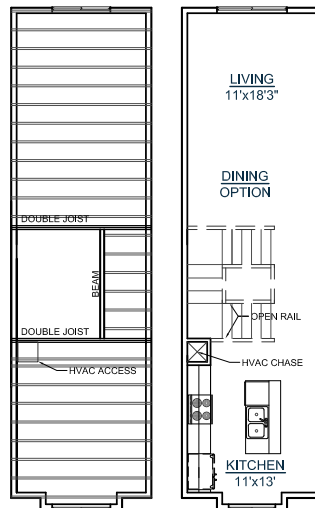

# 3-1408-3

SQUARE FT: 1408  
 MAIN LEVEL: 504  
 MID LEVEL: 443  
 UPPER LEVEL: 461  
 BEDROOMS: 3

**CALL FOR A FREE  
 BUILDING SITE CONSULTATION!**

ELEVATION  
OPTION A

◀ 12'-0" ▶

FIRST FLOOR

◀ 42'-0" ▶

SECOND FLOOR

THIRD FLOOR

**WWW.CUSTOMYOURWAY.COM  
 SEARCH PLANS ONLINE**

Custom Your Way Homes, LLC is the exclusive owner of this plan, plan design, plan details, and specifications.  
 Copyright © 2014 All Rights Reserved. Under penalty of law do not make illegal copies for distribution, modification, or plan usage with the  
 intention of construction without the written permission of Custom Your Way Homes, LLC. Licensed, Bonded, Insured.  
 WA LICENSE #: CUSTOYW862OQ