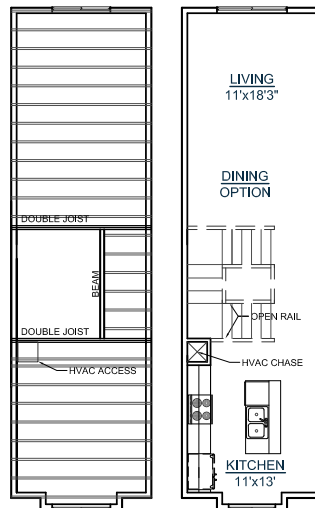

CUSTOM YOUR WAY HOMES, LLC

WWW.CUSTOMYOURWAY.COM

(360) 237-4784

- ▶ Custom Home Builder
- ▶ Custom Home Design
- ▶ Stock House Plans
- ▶ Home Additions
- ▶ Home Remodels

3-1408-3

SQUARE FT: 1408
 MAIN LEVEL: 504
 MID LEVEL: 443
 UPPER LEVEL: 461
 BEDROOMS: 3

**CALL FOR A FREE
 BUILDING SITE CONSULTATION!**

ELEVATION
OPTION A

◀ 12'-0" ▶

FIRST FLOOR

◀ 42'-0" ▶

SECOND FLOOR

THIRD FLOOR

**WWW.CUSTOMYOURWAY.COM
 SEARCH PLANS ONLINE**