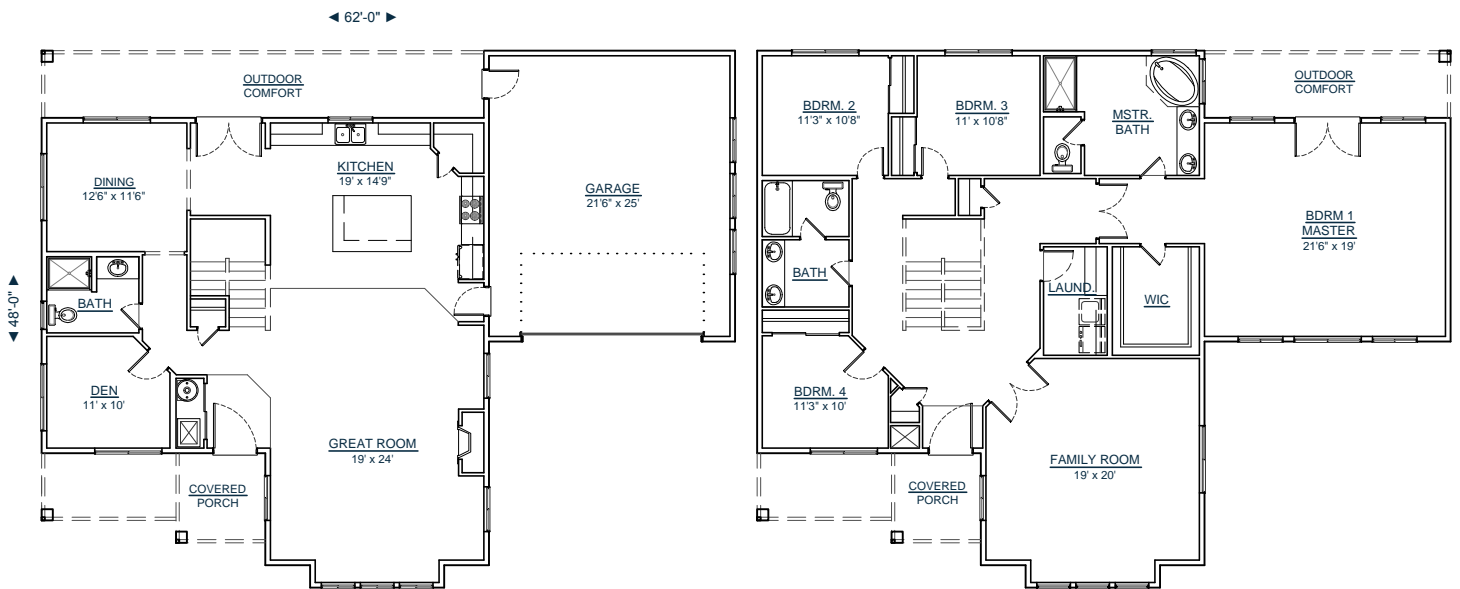

**FRONT
VIEW**

WWW.CUSTOMYOURWAY.COM
SEARCH PLANS ONLINE

Custom Your Way Homes, LLC is the exclusive owner of this plan, plan design, plan details, and specifications.
Copyright © 2014 All Rights Reserved. Under penalty of law do not make illegal copies for distribution, modification, or plan usage with the intention of construction without the written permission of Custom Your Way Homes, LLC. Licensed, Bonded, Insured.

WA LICENSE #: CUSTOYW8620Q