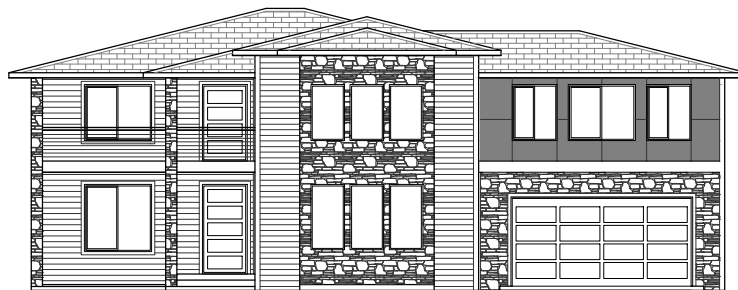

FRONT
VIEW

WWW.CUSTOMYOURWAY.COM
SEARCH PLANS ONLINE

Custom Your Way Homes, LLC is the exclusive owner of this plan, plan design, plan details, and specifications.
Copyright © 2014 All Rights Reserved. Under penalty of law do not make illegal copies for distribution, modification, or plan usage with the intention of construction without the written permission of Custom Your Way Homes, LLC. Licensed, Bonded, Insured.

WA LICENSE #: CUSTOYW8620Q