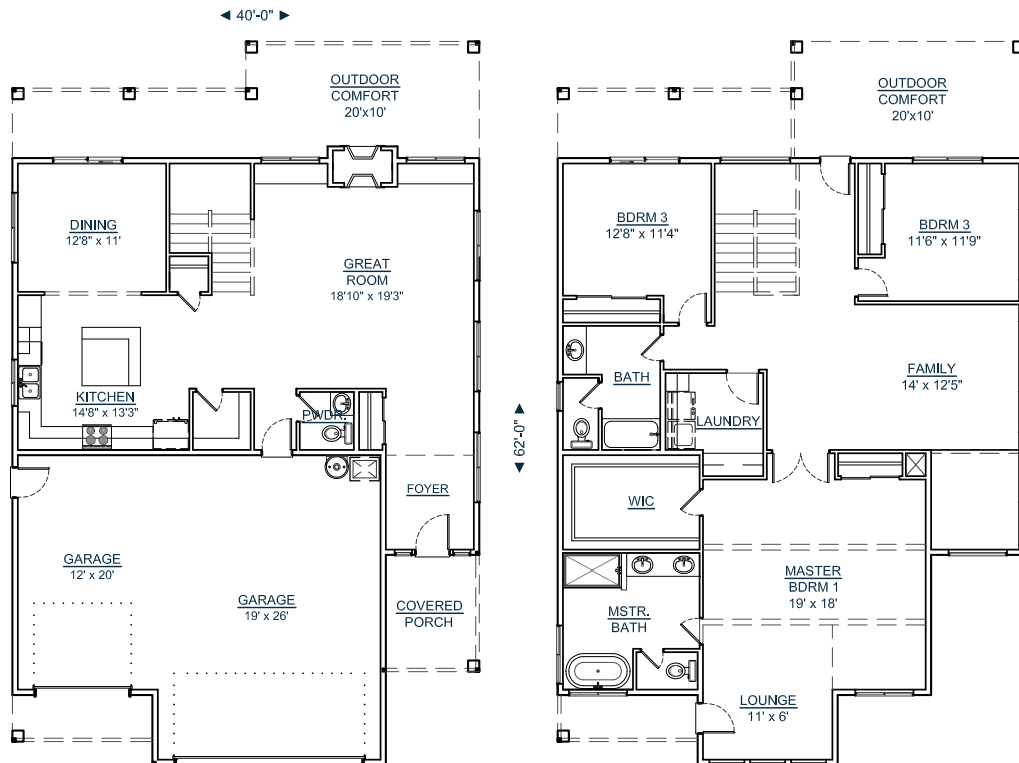

FRONT
VIEW

WWW.CUSTOMYOURWAY.COM
SEARCH PLANS ONLINE

Custom Your Way Homes, LLC is the exclusive owner of this plan, plan design, plan details, and specifications.
Copyright © 2014 All Rights Reserved. Under penalty of law do not make illegal copies for distribution, modification, or plan usage with the intention of construction without the written permission of Custom Your Way Homes, LLC. Licensed, Bonded, Insured.
WA LICENSE #: CUSTOYW862OQ