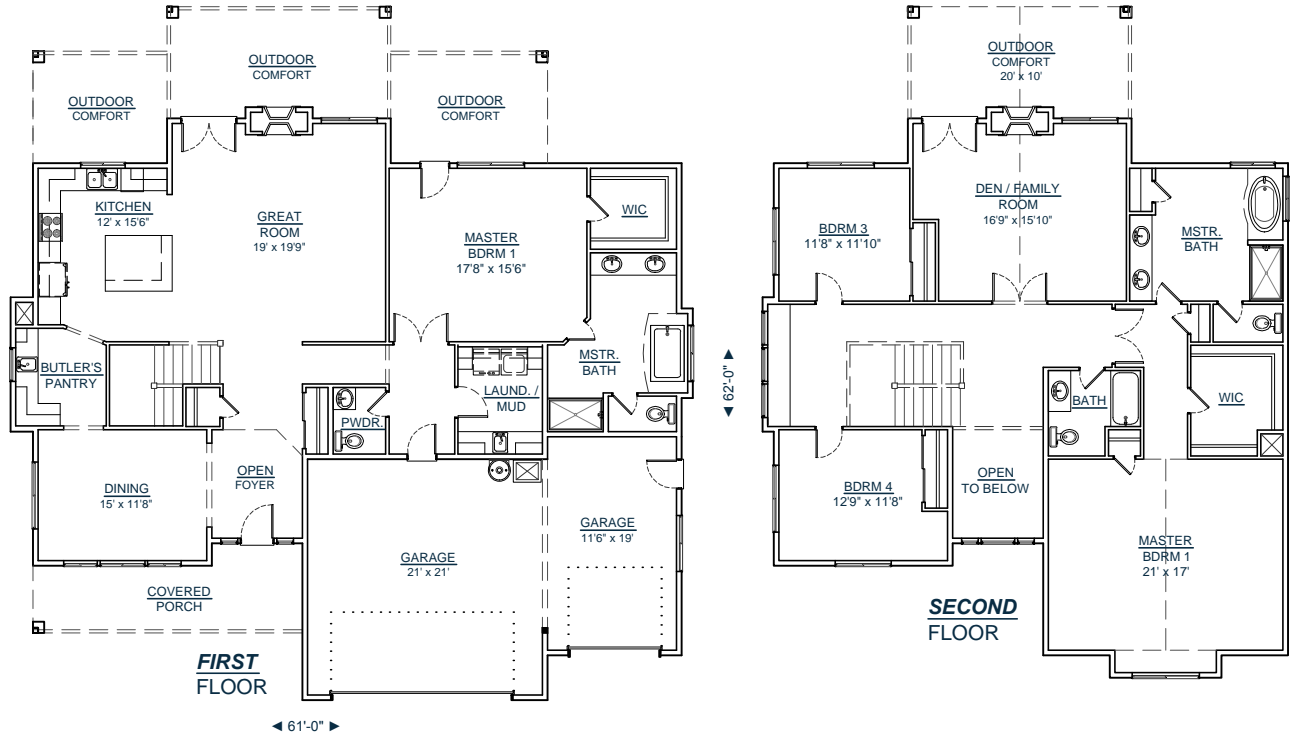

**FRONT
VIEW**

**WWW.CUSTOMYOURWAY.COM
SEARCH PLANS ONLINE**

Custom Your Way Homes, LLC is the exclusive owner of this plan, plan design, plan details, and specifications.
Copyright © 2014 All Rights Reserved. Under penalty of law do not make illegal copies for distribution, modification, or plan usage with the
intention of construction without the written permission of Custom Your Way Homes, LLC. Licensed, Bonded, Insured.
WA LICENSE #: CUSTOYW8620Q