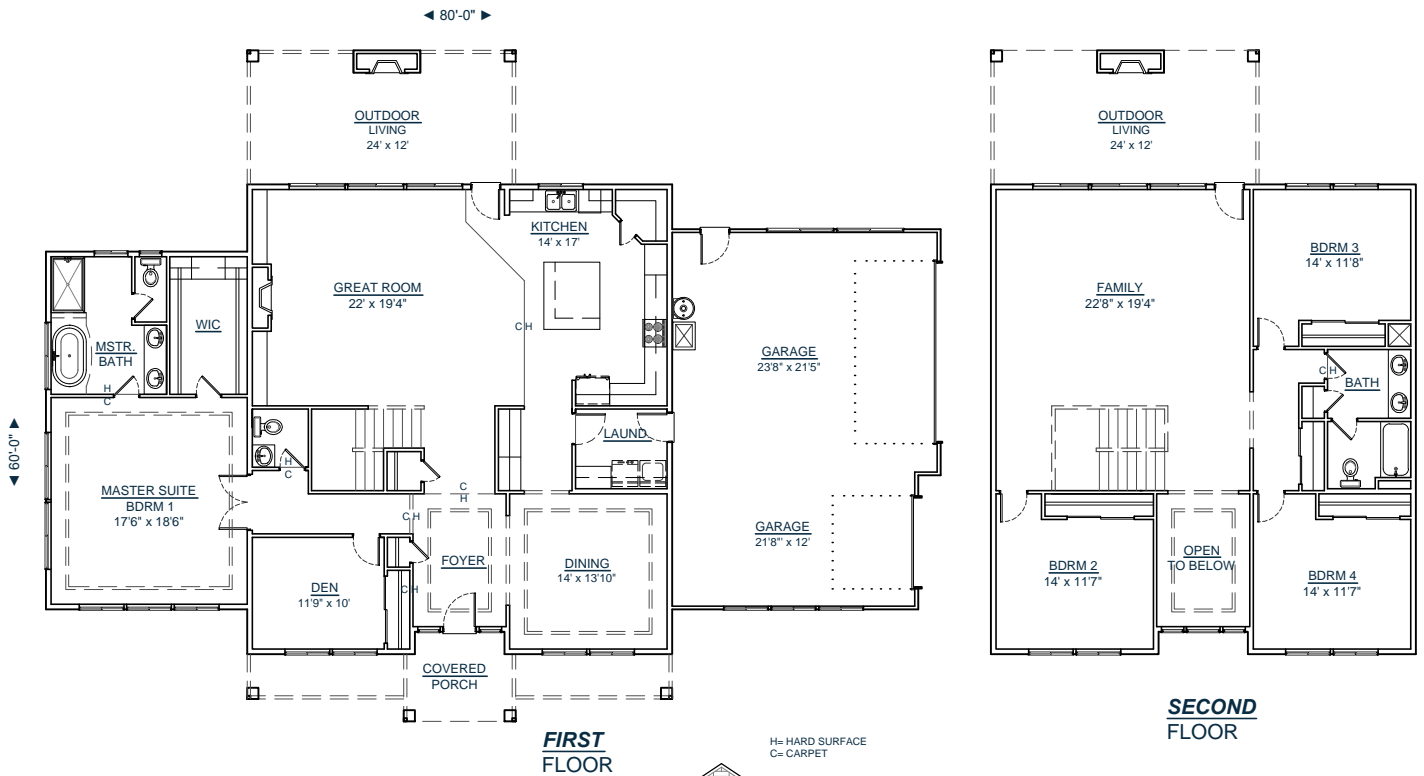

**FRONT
VIEW**

**WWW.CUSTOMYOURWAY.COM
SEARCH PLANS ONLINE**

Custom Your Way Homes, LLC is the exclusive owner of this plan, plan design, plan details, and specifications.
Copyright © 2014 All Rights Reserved. Under penalty of law do not make illegal copies for distribution, modification, or plan usage with the intention of construction without the written permission of Custom Your Way Homes, LLC. Licensed, Bonded, Insured.
WA LICENSE #: CUSTOYW8620Q