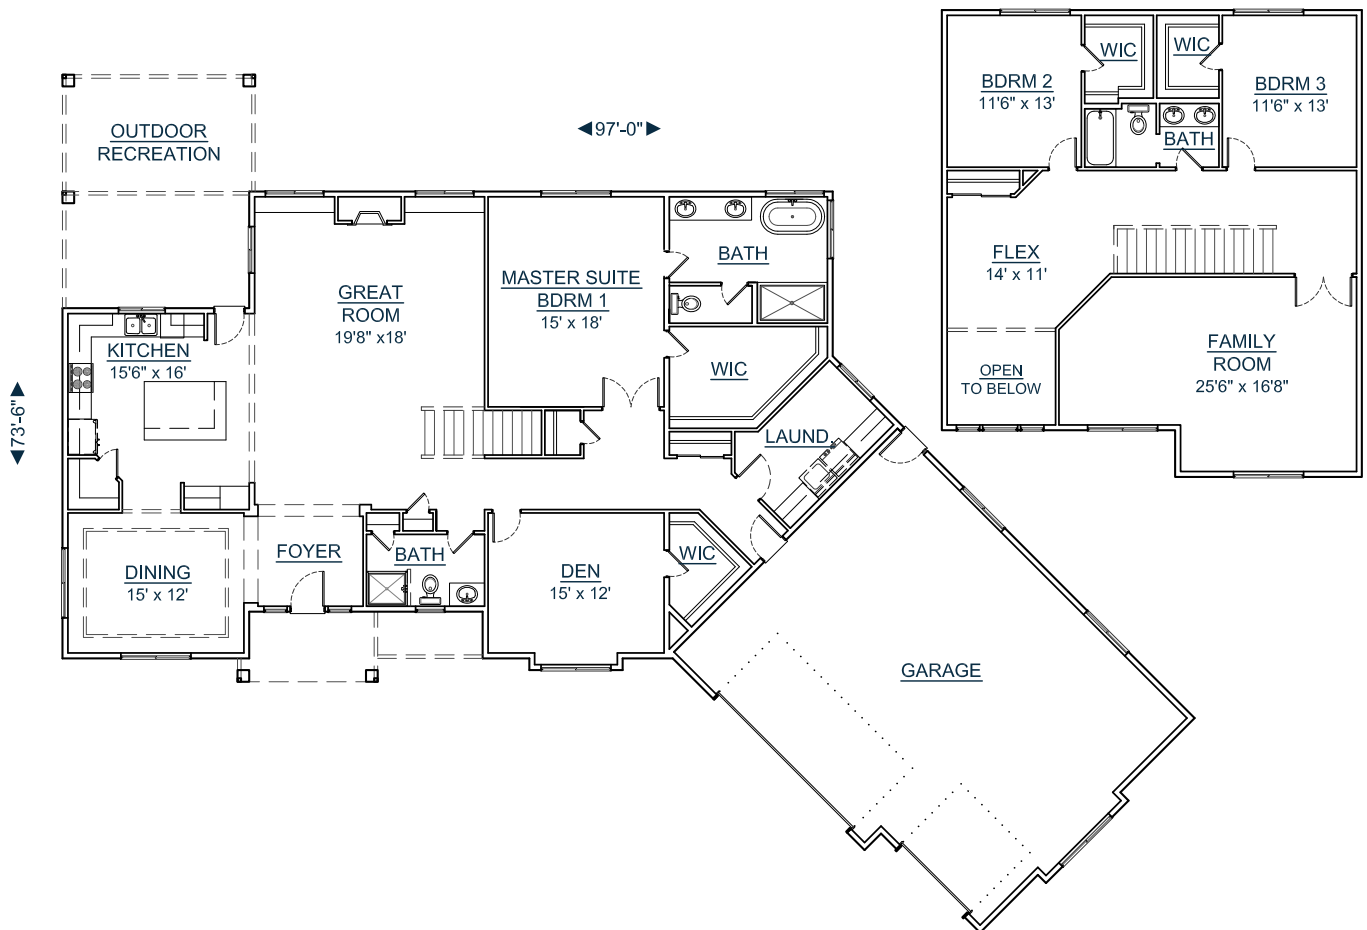

CUSTOM YOUR WAY HOMES, LLC

WWW.CUSTOMYOURWAY.COM

(360) 237-4784

- ▶ Custom Home Builder
- ▶ Custom Home Design
- ▶ Stock House Plans
- ▶ Home Additions
- ▶ Home Remodels

2-3560-3

SQUARE FT: 3560

MAIN LEVEL: 2334

UPPER LEVEL: 1226

OUTDOOR COMFORT: 320

GARAGE: 981

BEDROOMS: 3

CALL FOR A FREE
BUILDING SITE CONSULTATION!

WWW.CUSTOMYOURWAY.COM
SEARCH PLANS ONLINE

Custom Your Way Homes, LLC is the exclusive owner of this plan, plan design, plan details, and specifications.
Copyright © 2014 All Rights Reserved. Under penalty of law do not make illegal copies for distribution, modification, or plan usage with the
intention of construction without the written permission of Custom Your Way Homes, LLC. Licensed, Bonded, Insured.
WA LICENSE #: CUSTOYW862OQ