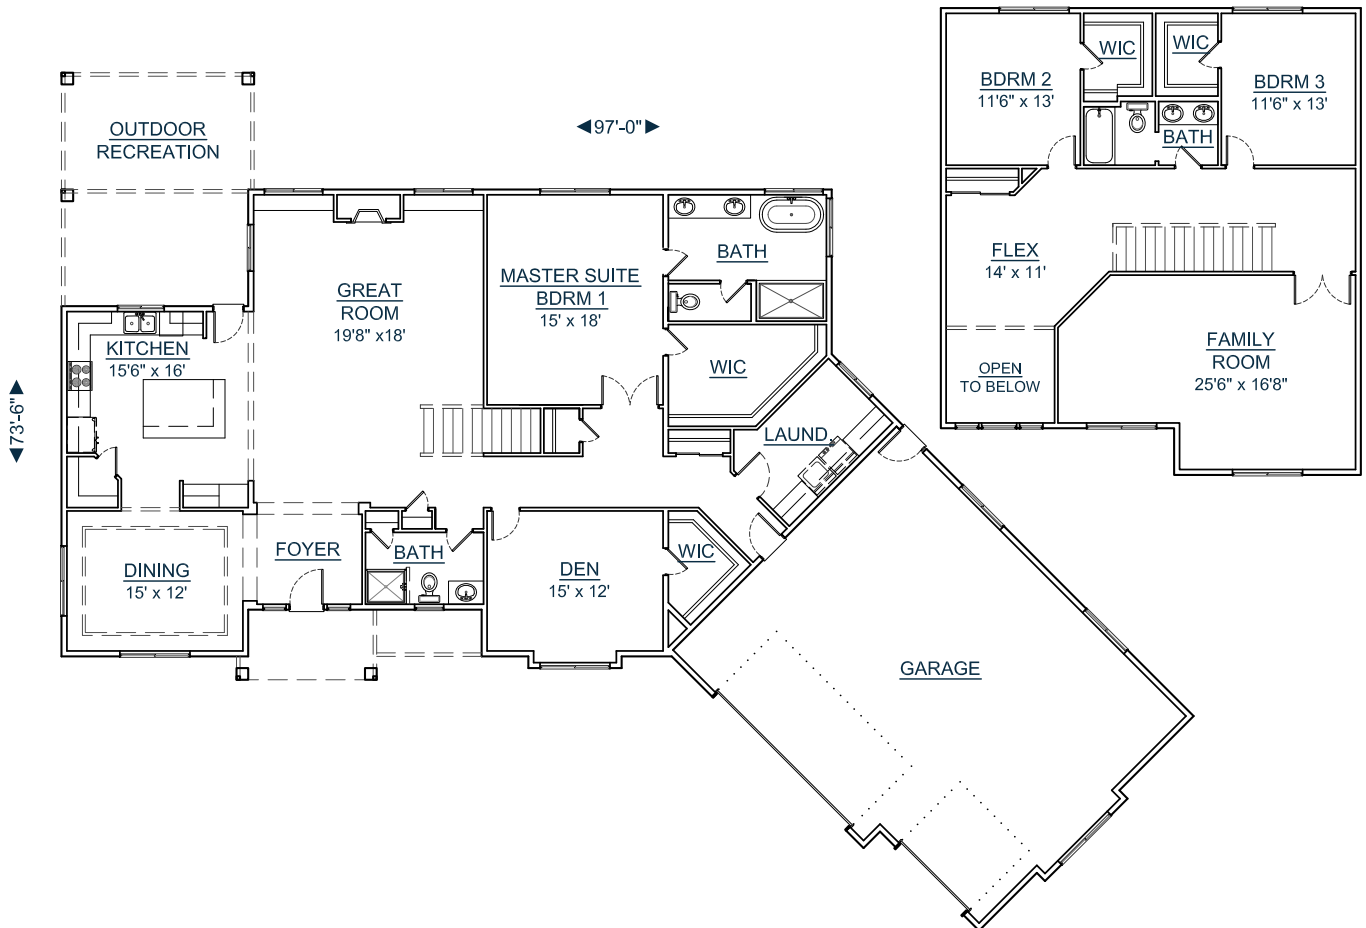

CUSTOM YOUR WAY HOMES, LLC

WWW.CUSTOMYOURWAY.COM

(360) 237-4784

- ▶ Custom Home Builder
- ▶ Custom Home Design
- ▶ Stock House Plans
- ▶ Home Additions
- ▶ Home Remodels

2-3560-3

SQUARE FT: 3560

MAIN LEVEL: 2334

UPPER LEVEL: 1226

OUTDOOR COMFORT: 320

GARAGE: 981

BEDROOMS: 3

CALL FOR A FREE BUILDING SITE CONSULTATION!

**WWW.CUSTOMYOURWAY.COM
SEARCH PLANS ONLINE**

Custom Your Way Homes, LLC is the exclusive owner of this plan, plan design, plan details, and specifications.
 Copyright © 2014 All Rights Reserved. Under penalty of law do not make illegal copies for distribution, modification, or plan usage with the
 intention of construction without the written permission of Custom Your Way Homes, LLC. Licensed, Bonded, Insured.
 WA LICENSE #: CUSTOYW862OQ