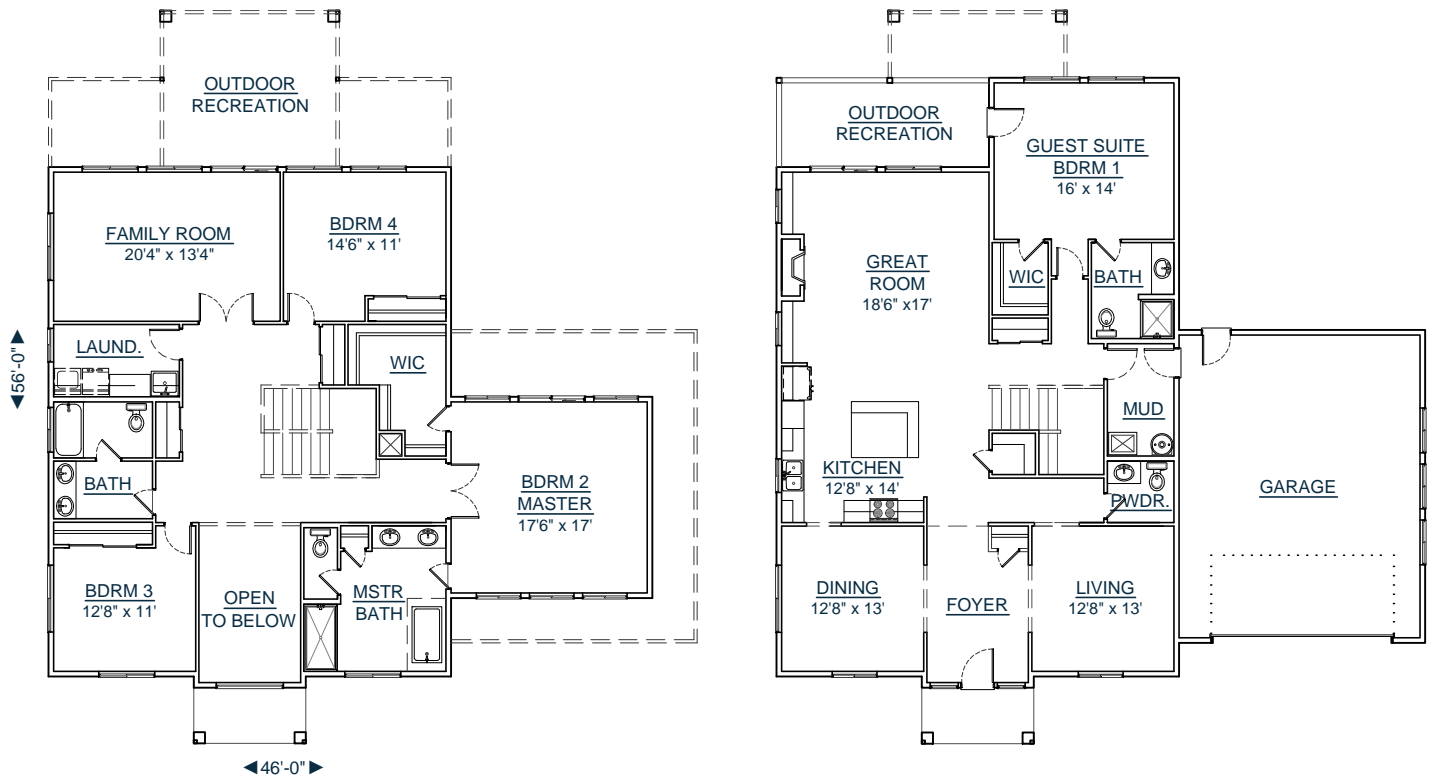

CUSTOM YOUR WAY HOMES, LLC

WWW.CUSTOMYOURWAY.COM

(360) 237-4784

- ▶ Custom Home Builder
- ▶ Custom Home Design
- ▶ Stock House Plans
- ▶ Home Additions
- ▶ Home Remodels

2-3549-4

SQUARE FT: 3549

MAIN LEVEL: 1785

UPPER LEVEL: 1764

GARAGE: 616

OUTDOOR RECREATION: 924

BEDROOMS: 4

CALL FOR A FREE BUILDING SITE CONSULTATION!

FRONT VIEW

**WWW.CUSTOMYOURWAY.COM
SEARCH PLANS ONLINE**

Custom Your Way Homes, LLC is the exclusive owner of this plan, plan design, plan details, and specifications. Copyright © 2014 All Rights Reserved. Under penalty of law do not make illegal copies for distribution, modification, or plan usage with the intention of construction without the written permission of Custom Your Way Homes, LLC. Licensed, Bonded, Insured.