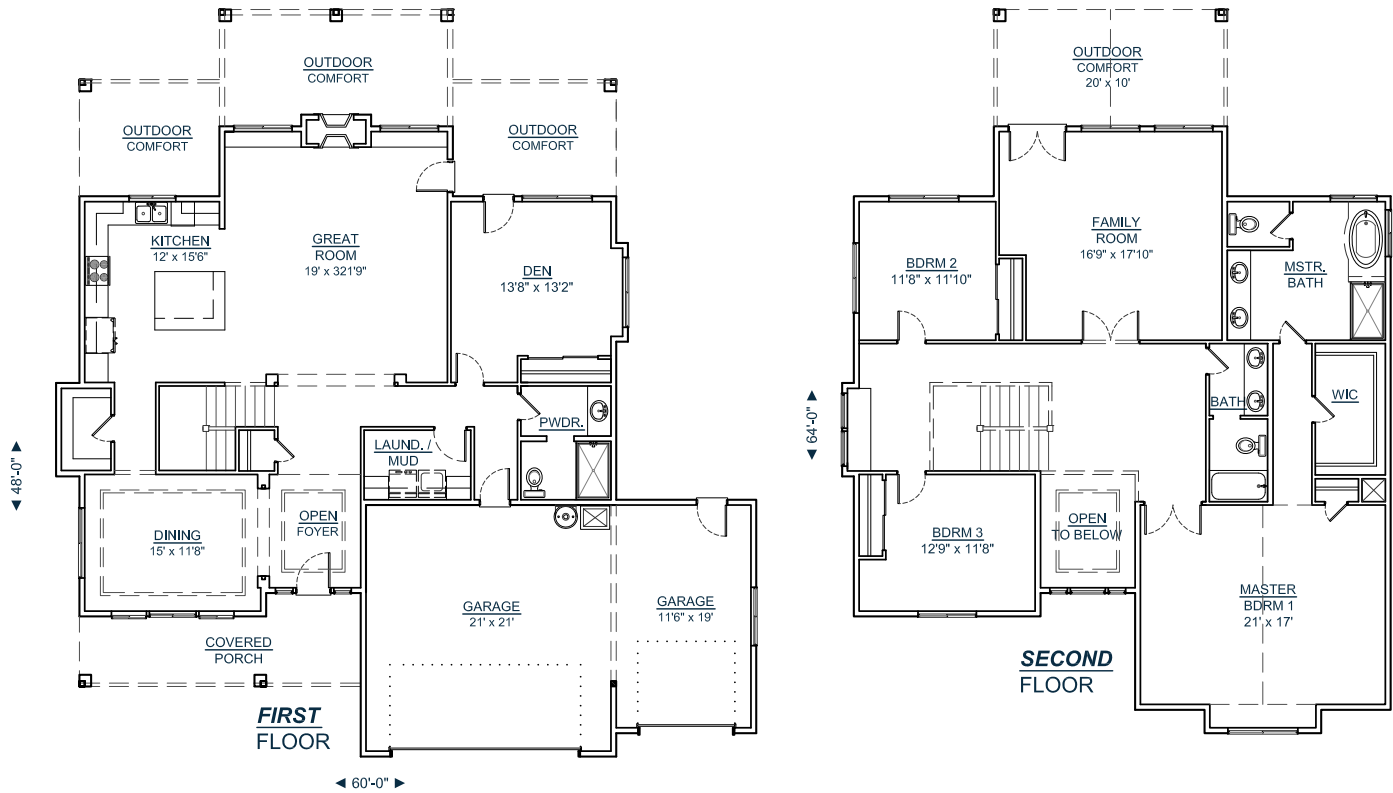

# 2-3466-3

SQUARE FT: 3466

MAIN LEVEL: 1584

UPPER LEVEL: 1882

OUTDOOR COMFORT: 648

GARAGE: 706

BEDROOMS: 3

**CALL FOR A FREE BUILDING SITE CONSULTATION!**