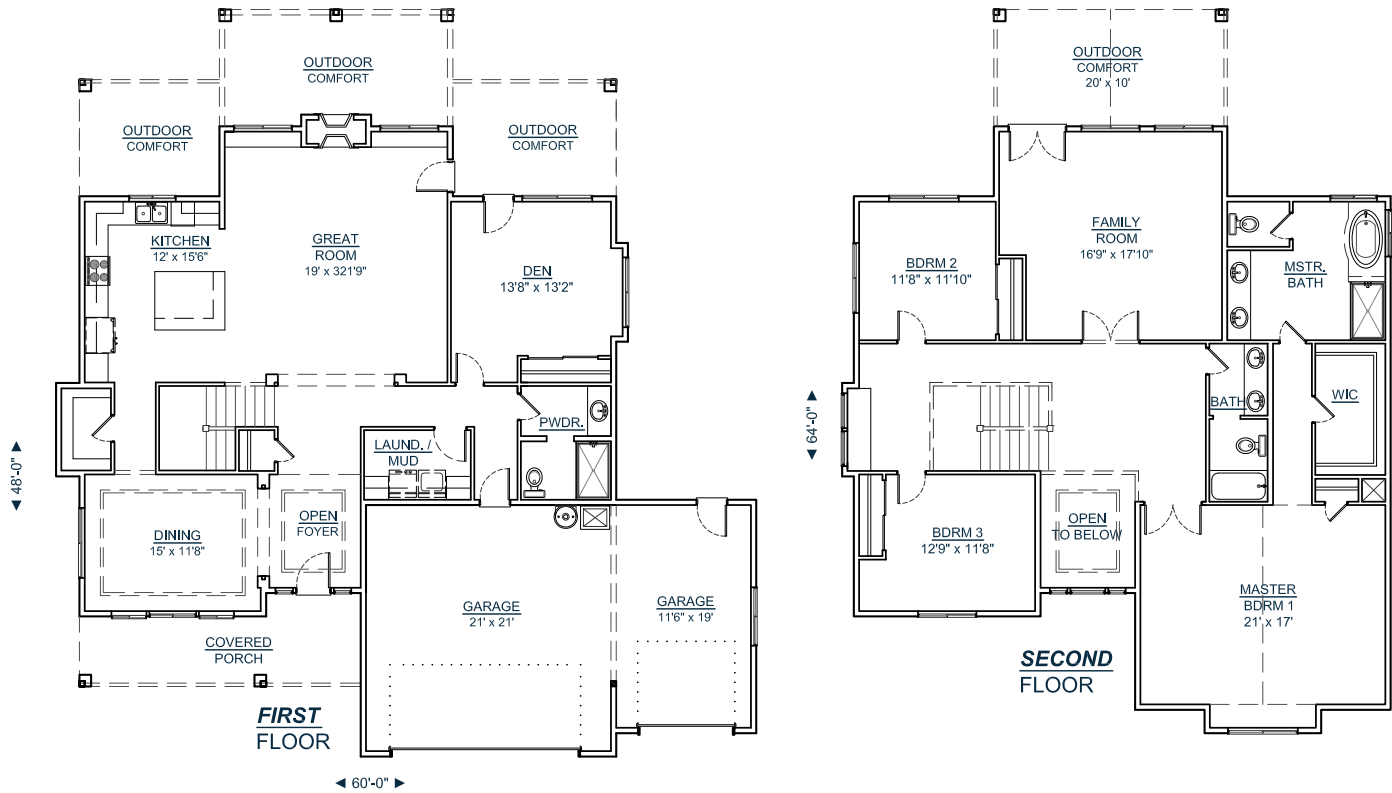

CUSTOM YOUR WAY HOMES, LLC

WWW.CUSTOMYOURWAY.COM

(360) 237-4784

- ▶ Custom Home Builder
- ▶ Custom Home Design
- ▶ Stock House Plans
- ▶ Home Additions
- ▶ Home Remodels

2-3466-3

SQUARE FT: 3466

MAIN LEVEL: 1584

UPPER LEVEL: 1882

OUTDOOR COMFORT: 648

GARAGE: 706

BEDROOMS: 3

CALL FOR A FREE
BUILDING SITE CONSULTATION!

FRONT
VIEW

WWW.CUSTOMYOURWAY.COM
SEARCH PLANS ONLINE

Custom Your Way Homes, LLC is the exclusive owner of this plan, plan design, plan details, and specifications. Copyright © 2014 All Rights Reserved. Under penalty of law do not make illegal copies for distribution, modification, or plan usage with the intention of construction without the written permission of Custom Your Way Homes, LLC. Licensed, Bonded, Insured. WA LICENSE #: CUSTOYW862OQ