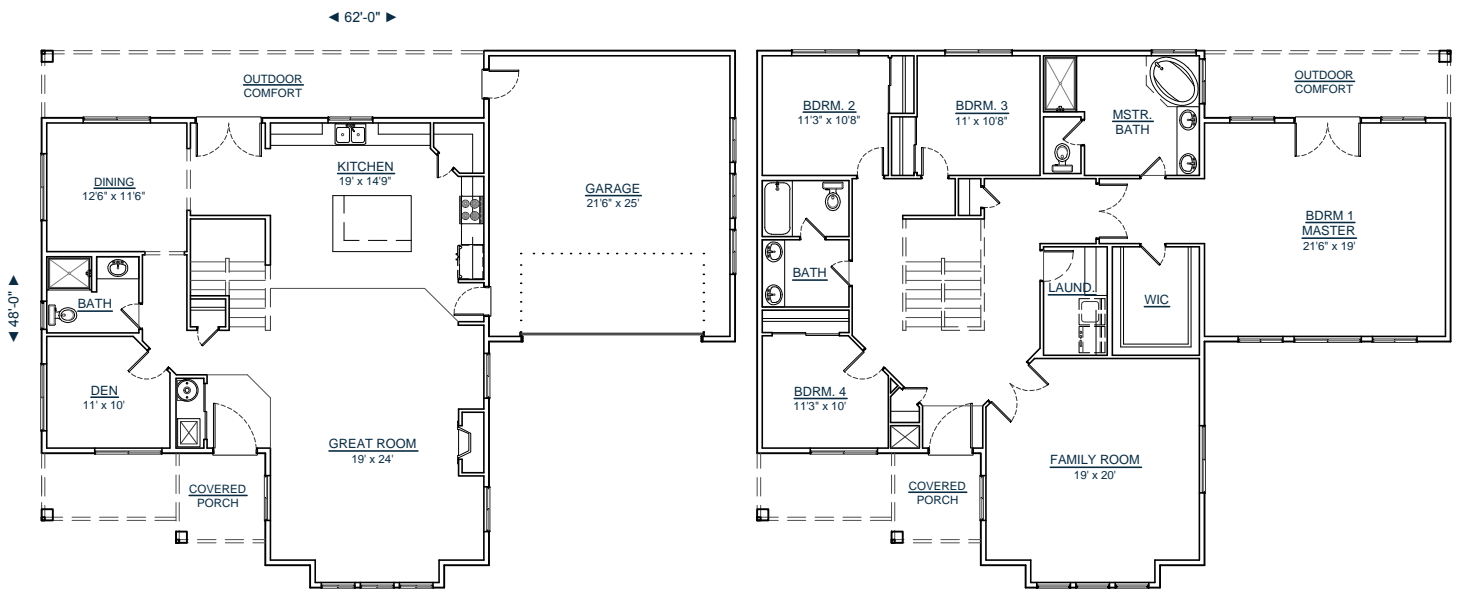

FRONT
VIEW

WWW.CUSTOMYOURWAY.COM
SEARCH PLANS ONLINE

Custom Your Way Homes, LLC is the exclusive owner of this plan, plan design, plan details, and specifications.
Copyright © 2014 All Rights Reserved. Under penalty of law do not make illegal copies for distribution, modification, or plan usage with the intention of construction without the written permission of Custom Your Way Homes, LLC. Licensed, Bonded, Insured.

WA LICENSE #: CUSTOYW8620Q