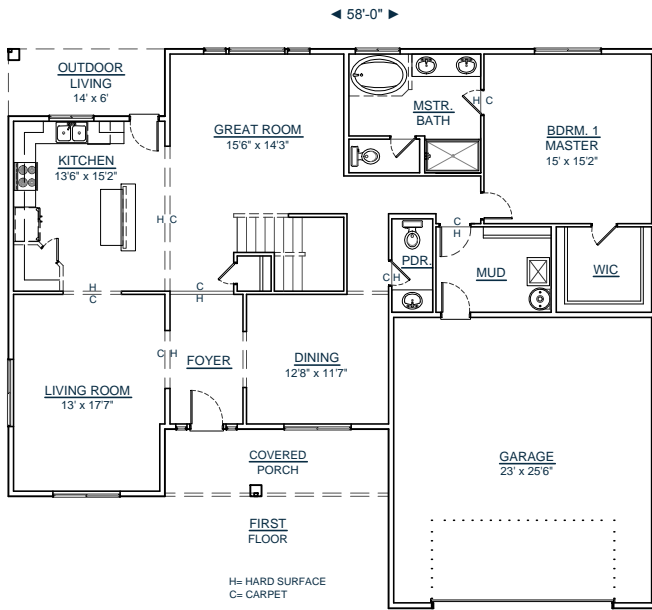

CUSTOM YOUR WAY HOMES, LLC

WWW.CUSTOMYOURWAY.COM

(360) 237-4784

- ▶ Custom Home Builder
- ▶ Custom Home Design
- ▶ Stock House Plans
- ▶ Home Additions
- ▶ Home Remodels

2-3432-5

SQUARE FT: 3432

MAIN LEVEL: 1736

UPPER LEVEL: 1696

GARAGE: 624

BEDROOMS: 5

CALL FOR A FREE BUILDING SITE CONSULTATION!

FRONT VIEW

**WWW.CUSTOMYOURWAY.COM
SEARCH PLANS ONLINE**

Custom Your Way Homes, LLC is the exclusive owner of this plan, plan design, plan details, and specifications. Copyright © 2014 All Rights Reserved. Under penalty of law do not make illegal copies for distribution, modification, or plan usage with the intention of construction without the written permission of Custom Your Way Homes, LLC. Licensed, Bonded, Insured.