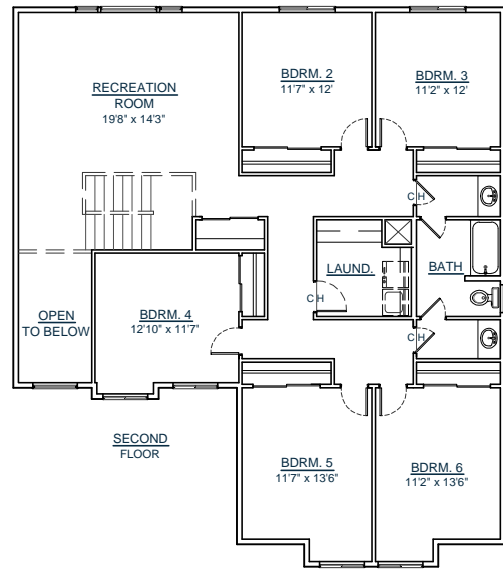

CUSTOM YOUR WAY HOMES, LLC

WWW.CUSTOMYOURWAY.COM

(360) 237-4784

- ▶ Custom Home Builder
- ▶ Custom Home Design
- ▶ Stock House Plans
- ▶ Home Additions
- ▶ Home Remodels

2-3432-5

SQUARE FT: 3432

MAIN LEVEL: 1736

UPPER LEVEL: 1696

GARAGE: 624

BEDROOMS: 5

CALL FOR A FREE BUILDING SITE CONSULTATION!

FRONT VIEW

**WWW.CUSTOMYOURWAY.COM
SEARCH PLANS ONLINE**

Custom Your Way Homes, LLC is the exclusive owner of this plan, plan design, plan details, and specifications. Copyright © 2014 All Rights Reserved. Under penalty of law do not make illegal copies for distribution, modification, or plan usage with the intention of construction without the written permission of Custom Your Way Homes, LLC. Licensed, Bonded, Insured.