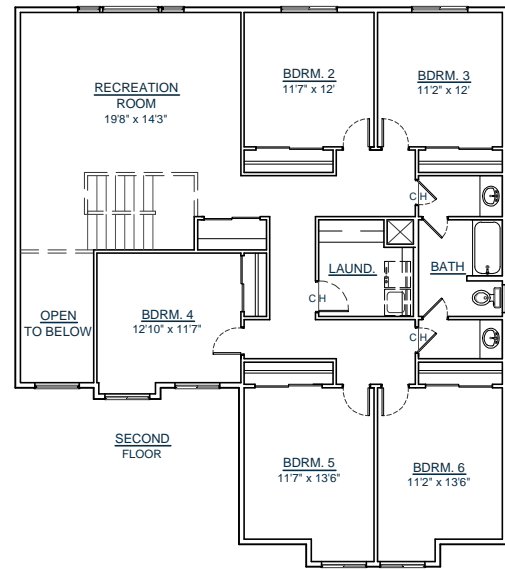

CUSTOM YOUR WAY HOMES, LLC

WWW.CUSTOMYOURWAY.COM

(360) 237-4784

- ▶ Custom Home Builder
- ▶ Custom Home Design
- ▶ Stock House Plans
- ▶ Home Additions
- ▶ Home Remodels

2-3432-5

SQUARE FT: 3432

MAIN LEVEL: 1736

UPPER LEVEL: 1696

GARAGE: 624

BEDROOMS: 5

CALL FOR A FREE BUILDING SITE CONSULTATION!

FRONT VIEW

**WWW.CUSTOMYOURWAY.COM
SEARCH PLANS ONLINE**

Custom Your Way Homes, LLC is the exclusive owner of this plan, plan design, plan details, and specifications. Copyright © 2014 All Rights Reserved. Under penalty of law do not make illegal copies for distribution, modification, or plan usage with the intention of construction without the written permission of Custom Your Way Homes, LLC. Licensed, Bonded, Insured.