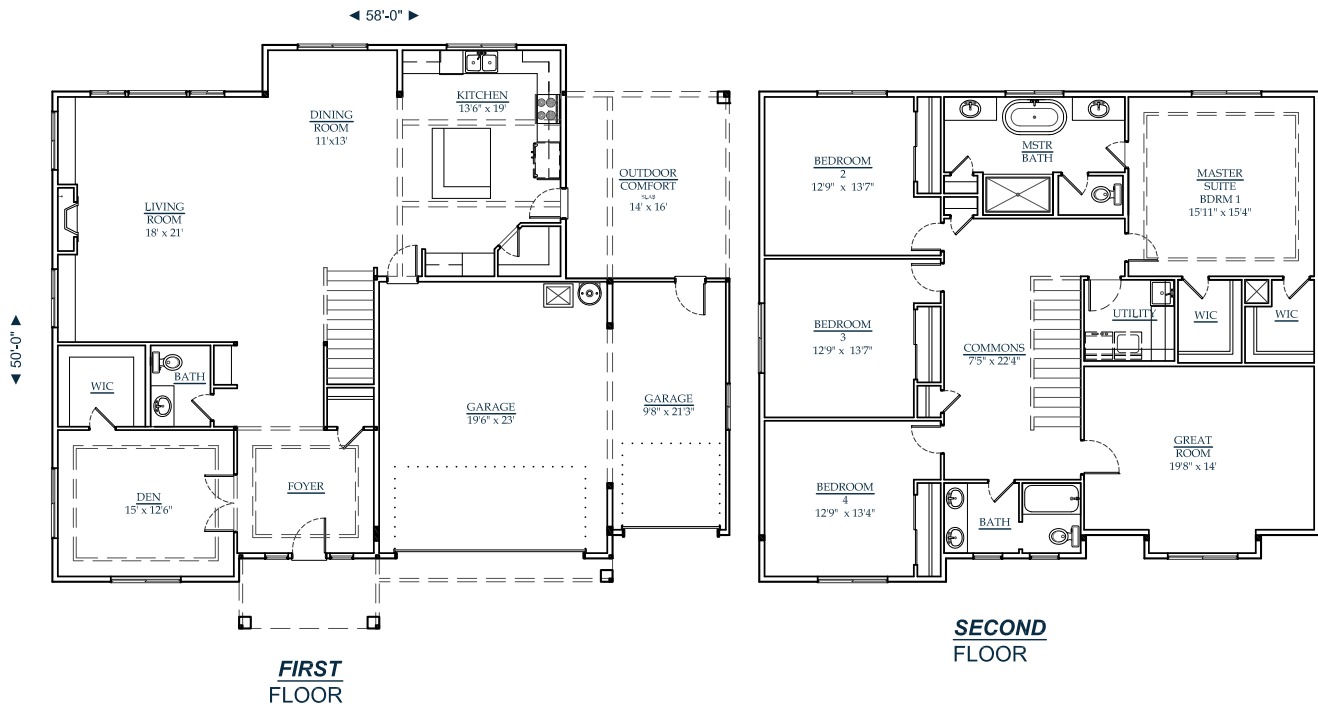

## 2-3412-3

SQUARE FT: 3412

MAIN LEVEL: 1522

UPPER LEVEL: 1890

GARAGE: 670

OUTDOOR COMFORT: 224

BEDROOMS: 4

CALL FOR A FREE  
BUILDING SITE CONSULTATION!