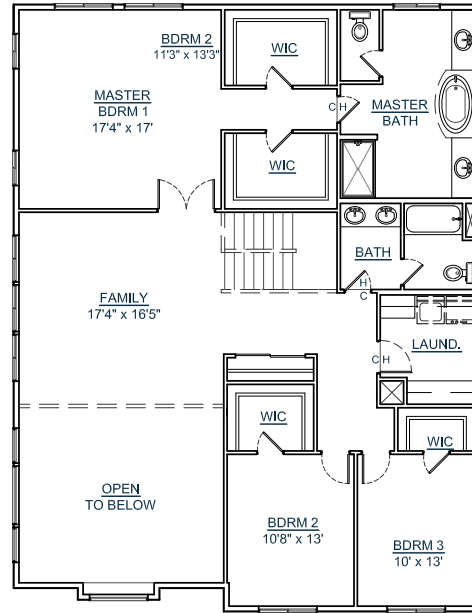

# 2-3334-3

SQUARE FT: 3334  
 MAIN LEVEL: 1632  
 UPPER LEVEL: 1702  
 GARAGE: 474  
 BEDROOMS: 3

**CALL FOR A FREE  
 BUILDING SITE CONSULTATION!**

**FIRST FLOOR**

H= HARD SURFACE  
C= CARPET

**SECOND FLOOR**