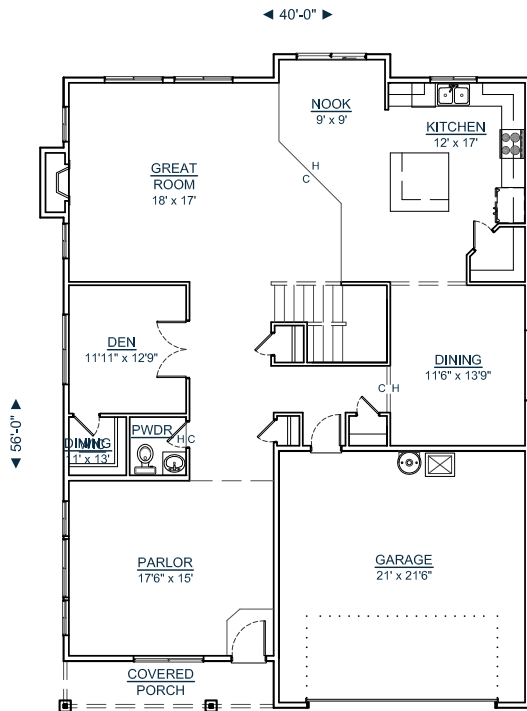

# 2-3334-3

SQUARE FT: 3334  
 MAIN LEVEL: 1632  
 UPPER LEVEL: 1702  
 GARAGE: 474  
 BEDROOMS: 3

**CALL FOR A FREE  
 BUILDING SITE CONSULTATION!**

**FIRST FLOOR**

H= HARD SURFACE  
C= CARPET

**SECOND FLOOR**