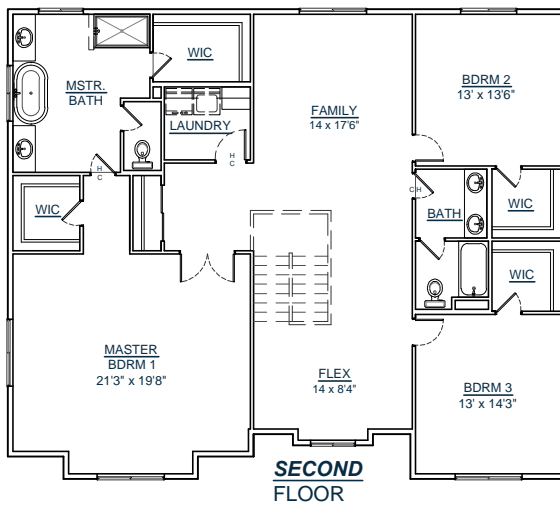

CUSTOM YOUR WAY HOMES, LLC

WWW.CUSTOMYOURWAY.COM

(360) 237-4784

- ▶ Custom Home Builder
- ▶ Custom Home Design
- ▶ Stock House Plans
- ▶ Home Additions
- ▶ Home Remodels

2-3288-3

SQUARE FT: 3288

MAIN LEVEL: 1321

UPPER LEVEL: 1967

GARAGE: 730

BEDROOMS: 3

**CALL FOR A FREE
BUILDING SITE CONSULTATION!**

**FRONT
VIEW**

**WWW.CUSTOMYOURWAY.COM
SEARCH PLANS ONLINE**

Custom Your Way Homes, LLC is the exclusive owner of this plan, plan design, plan details, and specifications. Copyright © 2014 All Rights Reserved. Under penalty of law do not make illegal copies for distribution, modification, or plan usage with the intention of construction without the written permission of Custom Your Way Homes, LLC. Licensed, Bonded, Insured.