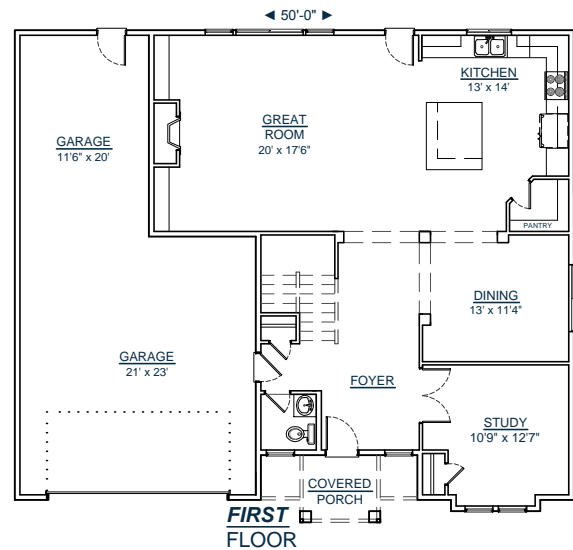

CUSTOM YOUR WAY HOMES, LLC

WWW.CUSTOMYOURWAY.COM

(360) 237-4784

- ▶ Custom Home Builder
- ▶ Custom Home Design
- ▶ Stock House Plans
- ▶ Home Additions
- ▶ Home Remodels

2-3288-3

SQUARE FT: 3288

MAIN LEVEL: 1321

UPPER LEVEL: 1967

GARAGE: 730

BEDROOMS: 3

**CALL FOR A FREE
BUILDING SITE CONSULTATION!**

**FRONT
VIEW**

**WWW.CUSTOMYOURWAY.COM
SEARCH PLANS ONLINE**

Custom Your Way Homes, LLC is the exclusive owner of this plan, plan design, plan details, and specifications. Copyright © 2014 All Rights Reserved. Under penalty of law do not make illegal copies for distribution, modification, or plan usage with the intention of construction without the written permission of Custom Your Way Homes, LLC. Licensed, Bonded, Insured.