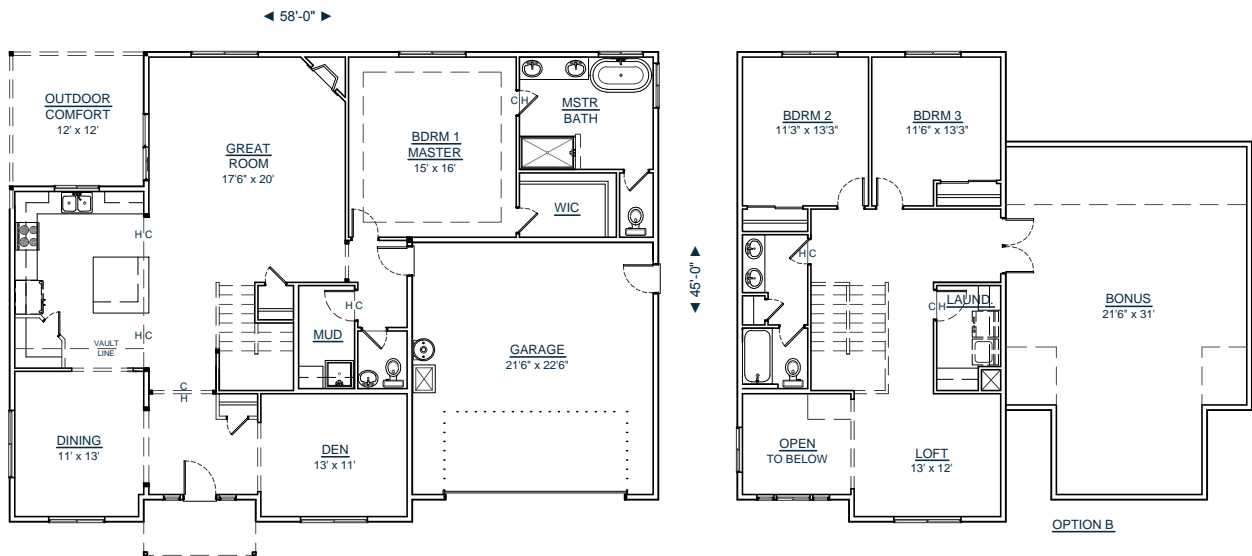

## 2-3252-3

SQUARE FT: 3252  
MAIN LEVEL: 1722  
UPPER LEVEL: 1530  
OUTDOOR LIVING: 144  
GARAGE: 506  
BEDROOMS: 3

CALL FOR A FREE  
BUILDING SITE CONSULTATION!

FRONT  
VIEW

WWW.CUSTOMYOURWAY.COM  
SEARCH PLANS ONLINE