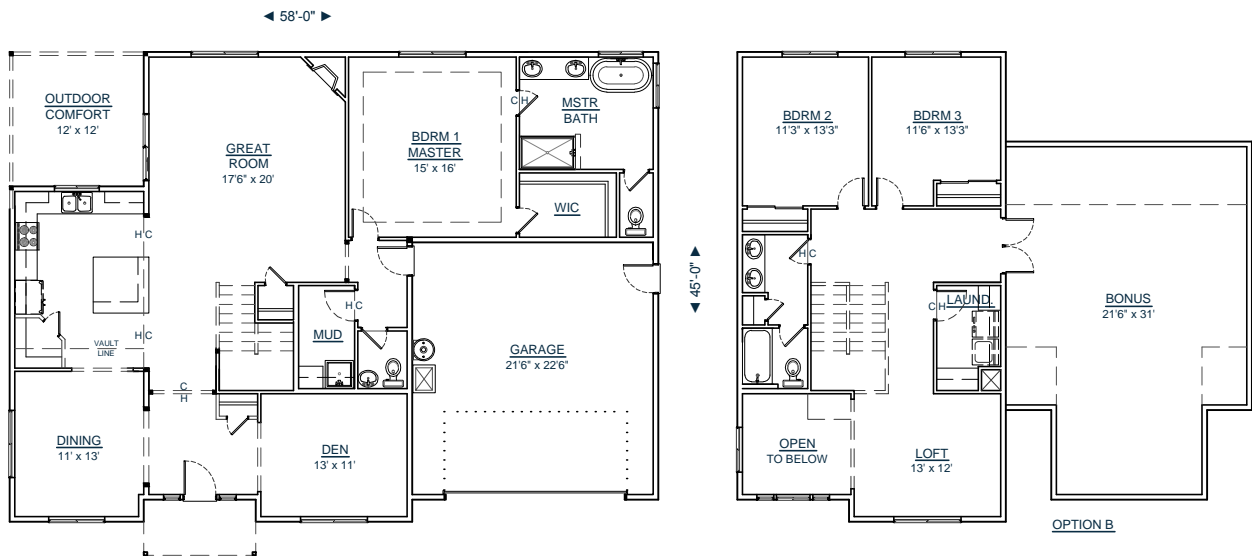

FRONT
VIEW

WWW.CUSTOMYOURWAY.COM
SEARCH PLANS ONLINE

Custom Your Way Homes, LLC is the exclusive owner of this plan, plan design, plan details, and specifications.
Copyright © 2014 All Rights Reserved. Under penalty of law do not make illegal copies for distribution, modification, or plan usage with the intention of construction without the written permission of Custom Your Way Homes, LLC. Licensed, Bonded, Insured.

WA LICENSE #: CUSTOYW8620Q