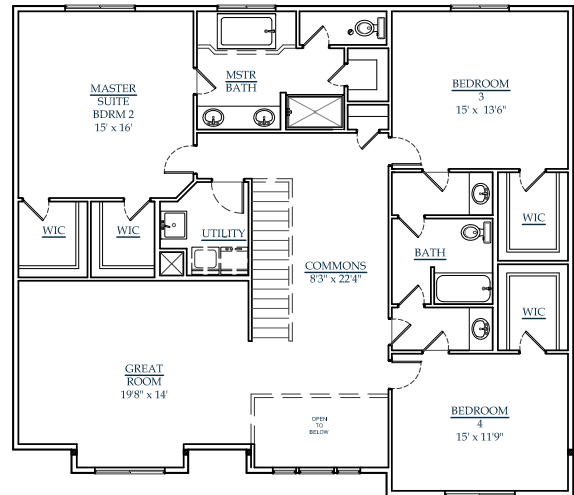

CUSTOM YOUR WAY HOMES, LLC

WWW.CUSTOMYOURWAY.COM

(360) 237-4784

- ▶ Custom Home Builder
- ▶ Custom Home Design
- ▶ Stock House Plans
- ▶ Home Additions
- ▶ Home Remodels

2-3220-4

SQUARE FT: 3215
 MAIN LEVEL: 1405
 UPPER LEVEL: 1814
 GARAGE: 670
 OUTDOOR COMFORT: 288
 BEDROOMS: 4

**CALL FOR A FREE
 BUILDING SITE CONSULTATION!**

FIRST FLOOR

SECOND FLOOR

FRONT VIEW

**WWW.CUSTOMYOURWAY.COM
 SEARCH PLANS ONLINE**