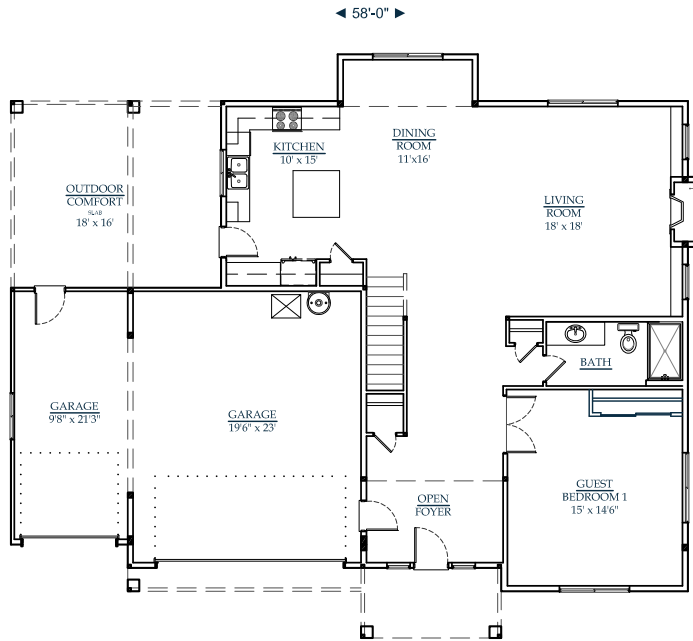

CUSTOM YOUR WAY HOMES, LLC

WWW.CUSTOMYOURWAY.COM

(360) 237-4784

- ▶ Custom Home Builder
- ▶ Custom Home Design
- ▶ Stock House Plans
- ▶ Home Additions
- ▶ Home Remodels

2-3220-4

SQUARE FT: 3215
 MAIN LEVEL: 1405
 UPPER LEVEL: 1814
 GARAGE: 670
 OUTDOOR COMFORT: 288
 BEDROOMS: 4

**CALL FOR A FREE
 BUILDING SITE CONSULTATION!**

FIRST FLOOR

SECOND FLOOR

FRONT VIEW

**WWW.CUSTOMYOURWAY.COM
 SEARCH PLANS ONLINE**