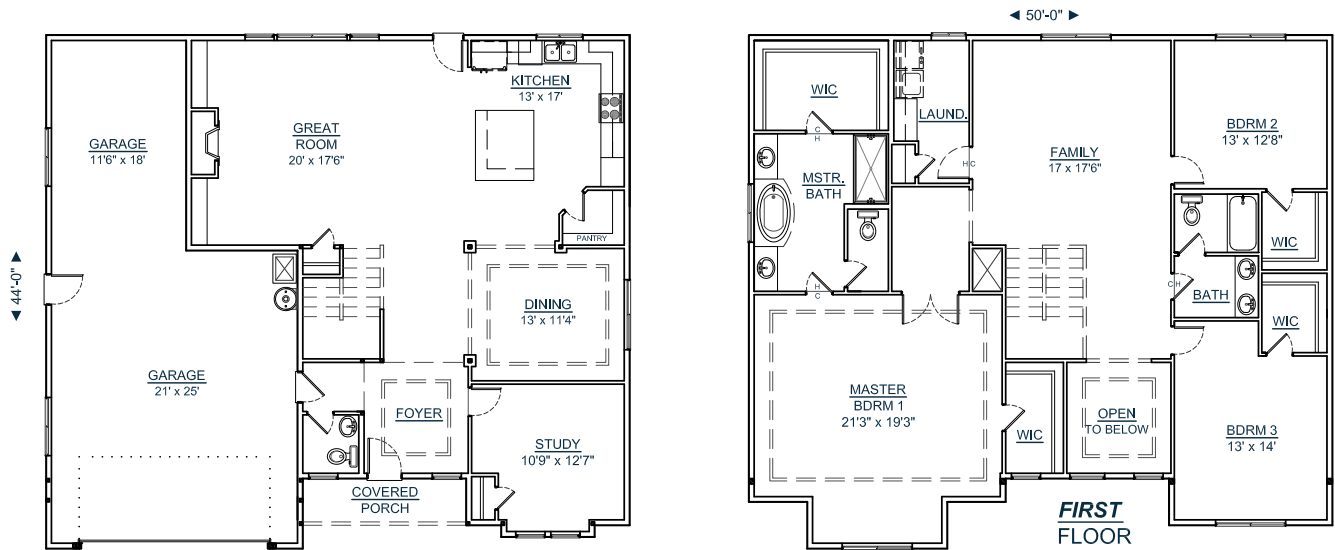

FRONT VIEW

**WWW.CUSTOMYOURWAY.COM
SEARCH PLANS ONLINE**

Custom Your Way Homes, LLC is the exclusive owner of this plan, plan design, plan details, and specifications. Copyright © 2014 All Rights Reserved. Under penalty of law do not make illegal copies for distribution, modification, or plan usage with the intention of construction without the written permission of Custom Your Way Homes, LLC. Licensed, Bonded, Insured. WA LICENSE #: CUSTOYW862OQ