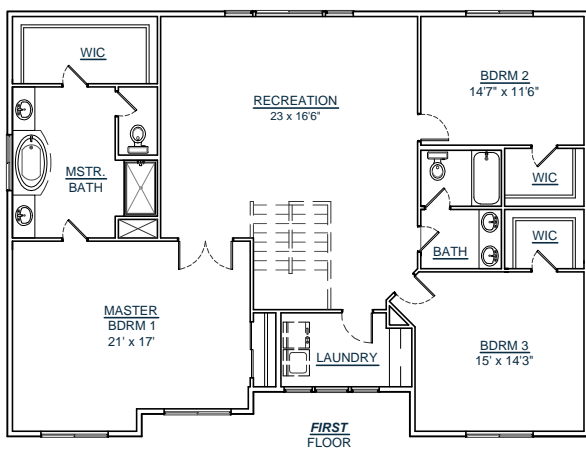

CUSTOM YOUR WAY HOMES, LLC

WWW.CUSTOMYOURWAY.COM

(360) 237-4784

- ▶ Custom Home Builder
- ▶ Custom Home Design
- ▶ Stock House Plans
- ▶ Home Additions
- ▶ Home Remodels

2-3172-3

SQUARE FT: 3172

MAIN LEVEL: 1336

UPPER LEVEL: 1838

GARAGE: 485

OUTDOOR CONFORT: 136

BEDROOMS: 3

CALL FOR A FREE BUILDING SITE CONSULTATION!

FRONT VIEW

**WWW.CUSTOMYOURWAY.COM
SEARCH PLANS ONLINE**

Custom Your Way Homes, LLC is the exclusive owner of this plan, plan design, plan details, and specifications. Copyright © 2014 All Rights Reserved. Under penalty of law do not make illegal copies for distribution, modification, or plan usage with the intention of construction without the written permission of Custom Your Way Homes, LLC. Licensed, Bonded, Insured.