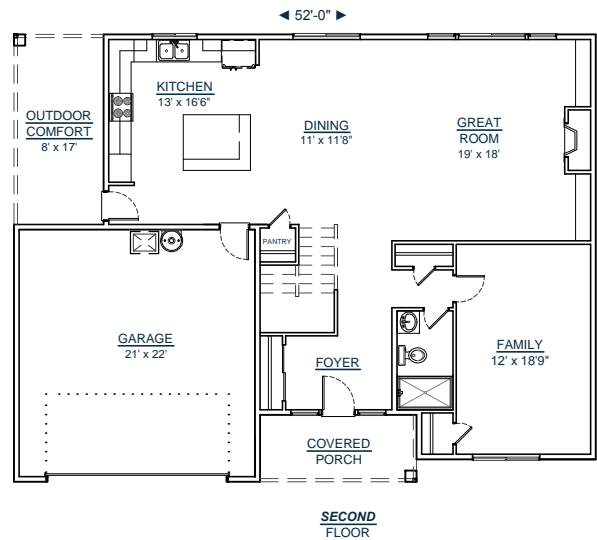

CUSTOM YOUR WAY HOMES, LLC

WWW.CUSTOMYOURWAY.COM

(360) 237-4784

- ▶ Custom Home Builder
- ▶ Custom Home Design
- ▶ Stock House Plans
- ▶ Home Additions
- ▶ Home Remodels

2-3172-3

SQUARE FT: 3172

MAIN LEVEL: 1336

UPPER LEVEL: 1838

GARAGE: 485

OUTDOOR CONFORT: 136

BEDROOMS: 3

CALL FOR A FREE BUILDING SITE CONSULTATION!

FRONT VIEW

**WWW.CUSTOMYOURWAY.COM
SEARCH PLANS ONLINE**

Custom Your Way Homes, LLC is the exclusive owner of this plan, plan design, plan details, and specifications. Copyright © 2014 All Rights Reserved. Under penalty of law do not make illegal copies for distribution, modification, or plan usage with the intention of construction without the written permission of Custom Your Way Homes, LLC. Licensed, Bonded, Insured.