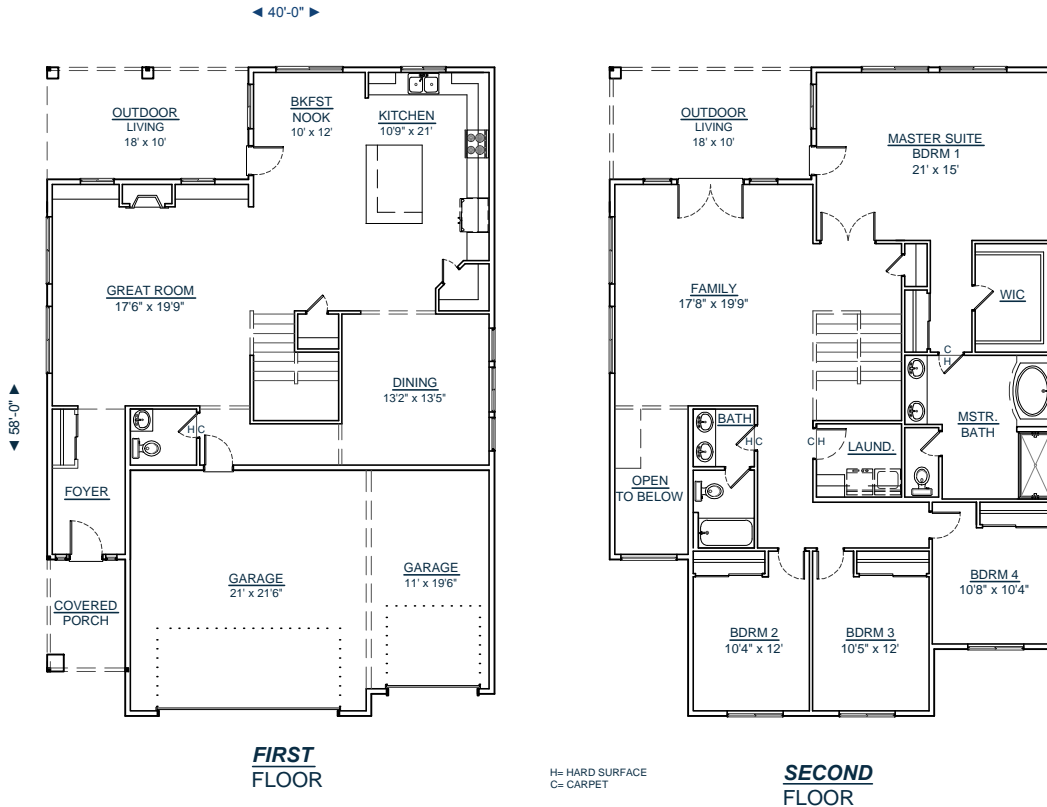

**FRONT
VIEW**

**WWW.CUSTOMYOURWAY.COM
SEARCH PLANS ONLINE**

Custom Your Way Homes, LLC is the exclusive owner of this plan, plan design, plan details, and specifications.
Copyright © 2014 All Rights Reserved. Under penalty of law do not make illegal copies for distribution, modification, or plan usage with the
intention of construction without the written permission of Custom Your Way Homes, LLC. Licensed, Bonded, Insured.

WA LICENSE #: CUSTOYW8620Q