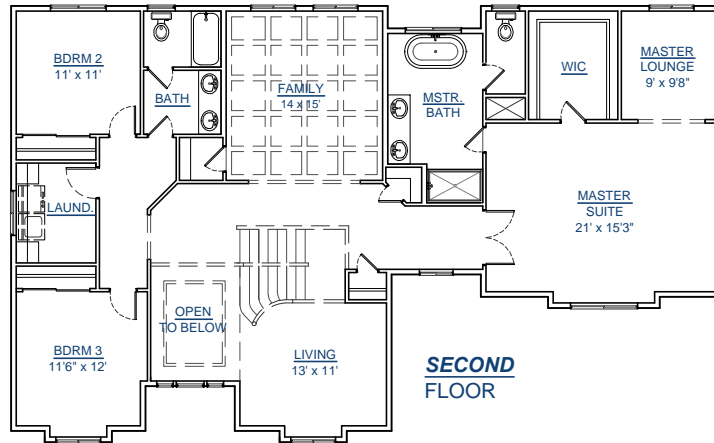

CUSTOM YOUR WAY HOMES, LLC

WWW.CUSTOMYOURWAY.COM

(360) 237-4784

- ▶ Custom Home Builder
- ▶ Custom Home Design
- ▶ Stock House Plans
- ▶ Home Additions
- ▶ Home Remodels

2-3075-3

SQUARE FT: 3075

MAIN LEVEL: 1362

UPPER LEVEL: 1713

OUTDOOR LIVING: 176

GARAGE: 860

BEDROOMS: 3

CALL FOR A FREE BUILDING SITE CONSULTATION!

FRONT

WWW.CUSTOMYOURWAY.COM
SEARCH PLANS ONLINE

Custom Your Way Homes, LLC is the exclusive owner of this plan, plan design, plan details, and specifications. Copyright © 2014 All Rights Reserved. Under penalty of law do not make illegal copies for distribution, modification, or plan usage with the intention of construction without the written permission of Custom Your Way Homes, LLC. Licensed, Bonded, Insured.