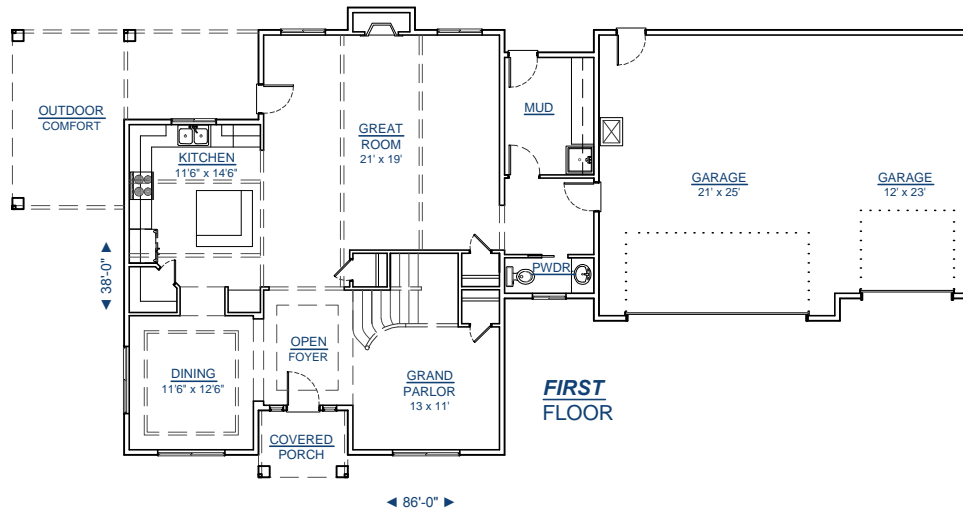

CUSTOM YOUR WAY HOMES, LLC

WWW.CUSTOMYOURWAY.COM

(360) 237-4784

- ▶ Custom Home Builder
- ▶ Custom Home Design
- ▶ Stock House Plans
- ▶ Home Additions
- ▶ Home Remodels

2-3075-3

SQUARE FT: 3075

MAIN LEVEL: 1362

UPPER LEVEL: 1713

OUTDOOR LIVING: 176

GARAGE: 860

BEDROOMS: 3

CALL FOR A FREE BUILDING SITE CONSULTATION!

FRONT

WWW.CUSTOMYOURWAY.COM
SEARCH PLANS ONLINE

Custom Your Way Homes, LLC is the exclusive owner of this plan, plan design, plan details, and specifications. Copyright © 2014 All Rights Reserved. Under penalty of law do not make illegal copies for distribution, modification, or plan usage with the intention of construction without the written permission of Custom Your Way Homes, LLC. Licensed, Bonded, Insured.