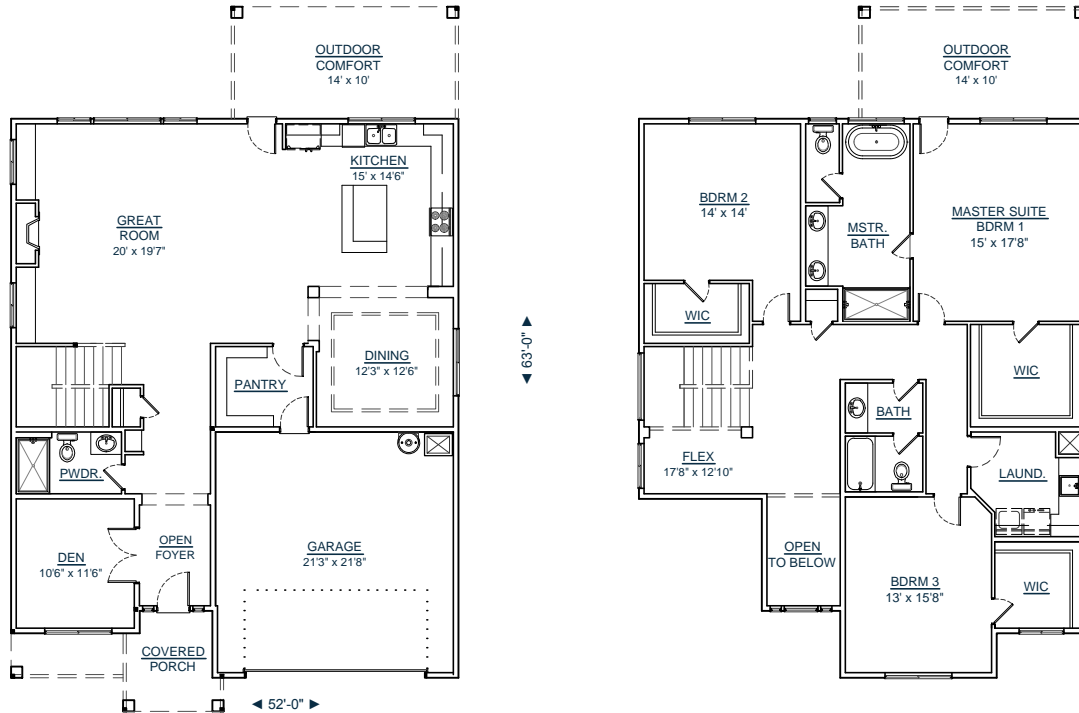

**FRONT
VIEW**

**WWW.CUSTOMYOURWAY.COM
SEARCH PLANS ONLINE**

Custom Your Way Homes, LLC is the exclusive owner of this plan, plan design, plan details, and specifications.
Copyright © 2014 All Rights Reserved. Under penalty of law do not make illegal copies for distribution, modification, or plan usage with the
intention of construction without the written permission of Custom Your Way Homes, LLC. Licensed, Bonded, Insured.

WA LICENSE #: CUSTOYW8620Q