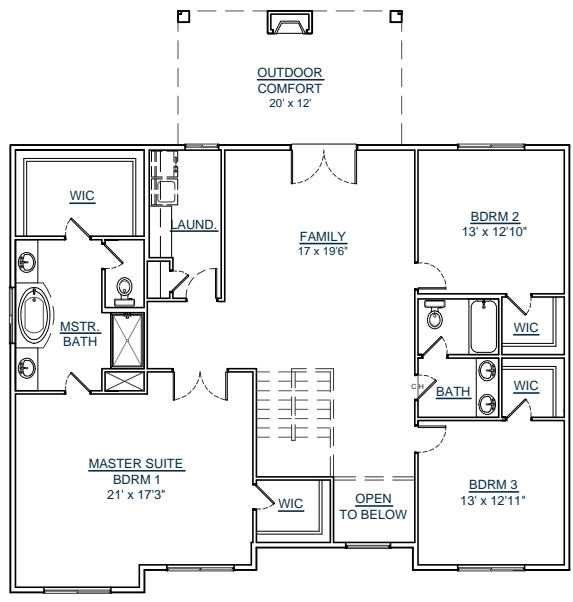

CUSTOM YOUR WAY HOMES, LLC

WWW.CUSTOMYOURWAY.COM

(360) 237-4784

- ▶ Custom Home Builder
- ▶ Custom Home Design
- ▶ Stock House Plans
- ▶ Home Additions
- ▶ Home Remodels

2-3032-3

SQUARE FT: 3032

MAIN LEVEL: 1247

UPPER LEVEL: 1785

GARAGE: 485

OUTDOOR COMFORT: 476

BEDROOMS: 3

CALL FOR A FREE BUILDING SITE CONSULTATION!

FRONT VIEW

**WWW.CUSTOMYOURWAY.COM
SEARCH PLANS ONLINE**

Custom Your Way Homes, LLC is the exclusive owner of this plan, plan design, plan details, and specifications. Copyright © 2014 All Rights Reserved. Under penalty of law do not make illegal copies for distribution, modification, or plan usage with the intention of construction without the written permission of Custom Your Way Homes, LLC. Licensed, Bonded, Insured.