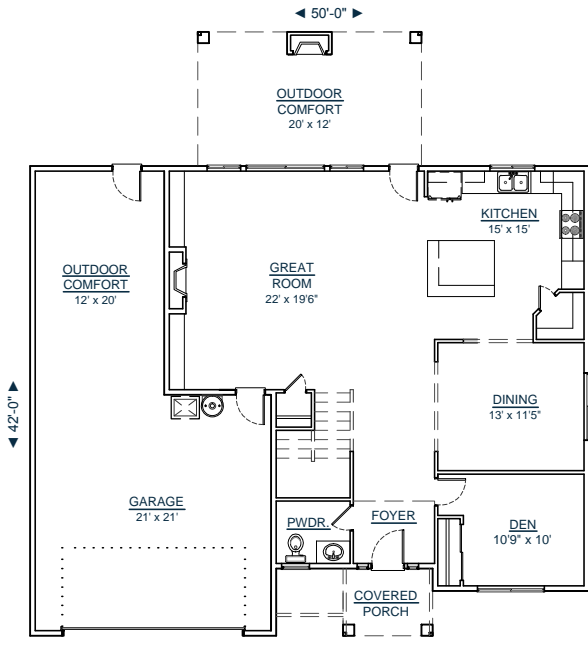

CUSTOM YOUR WAY HOMES, LLC

WWW.CUSTOMYOURWAY.COM

(360) 237-4784

- ▶ Custom Home Builder
- ▶ Custom Home Design
- ▶ Stock House Plans
- ▶ Home Additions
- ▶ Home Remodels

2-3032-3

SQUARE FT: 3032

MAIN LEVEL: 1247

UPPER LEVEL: 1785

GARAGE: 485

OUTDOOR COMFORT: 476

BEDROOMS: 3

CALL FOR A FREE BUILDING SITE CONSULTATION!

FRONT VIEW

**WWW.CUSTOMYOURWAY.COM
SEARCH PLANS ONLINE**

Custom Your Way Homes, LLC is the exclusive owner of this plan, plan design, plan details, and specifications. Copyright © 2014 All Rights Reserved. Under penalty of law do not make illegal copies for distribution, modification, or plan usage with the intention of construction without the written permission of Custom Your Way Homes, LLC. Licensed, Bonded, Insured.