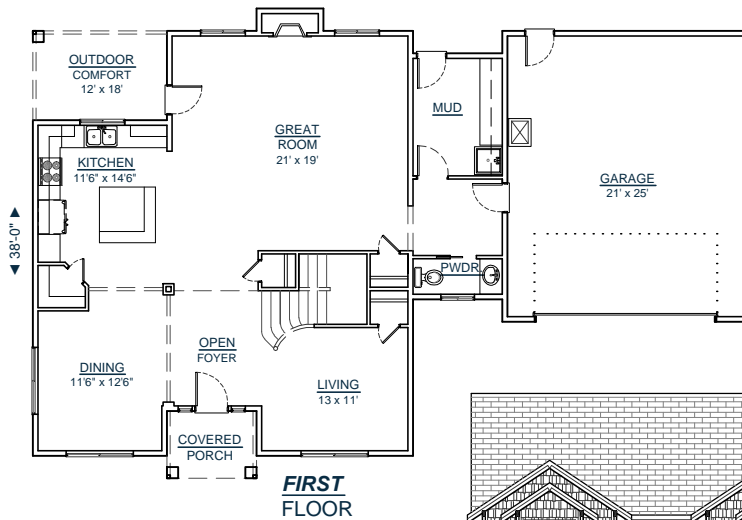

FRONT
VIEW

WWW.CUSTOMYOURWAY.COM
SEARCH PLANS ONLINE

Custom Your Way Homes, LLC is the exclusive owner of this plan, plan design, plan details, and specifications.
Copyright © 2014 All Rights Reserved. Under penalty of law do not make illegal copies for distribution, modification, or plan usage with the intention of construction without the written permission of Custom Your Way Homes, LLC. Licensed, Bonded, Insured.

WA LICENSE #: CUSTOYW862OQ