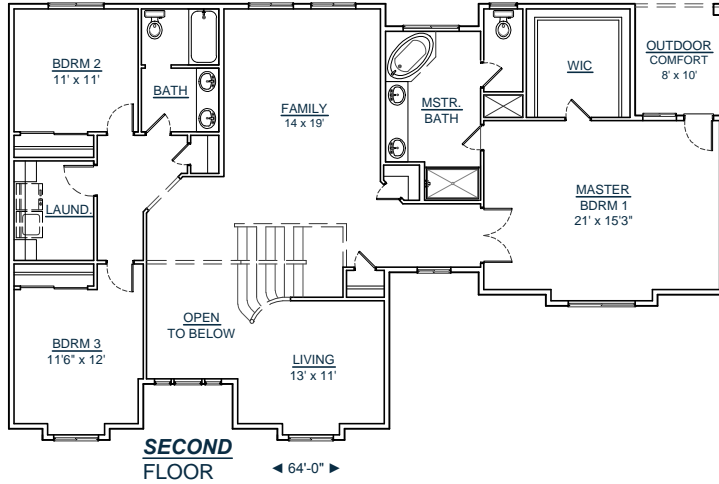

FRONT
VIEW

WWW.CUSTOMYOURWAY.COM
SEARCH PLANS ONLINE

Custom Your Way Homes, LLC is the exclusive owner of this plan, plan design, plan details, and specifications.
Copyright © 2014 All Rights Reserved. Under penalty of law do not make illegal copies for distribution, modification, or plan usage with the intention of construction without the written permission of Custom Your Way Homes, LLC. Licensed, Bonded, Insured.

WA LICENSE #: CUSTOYW862OQ