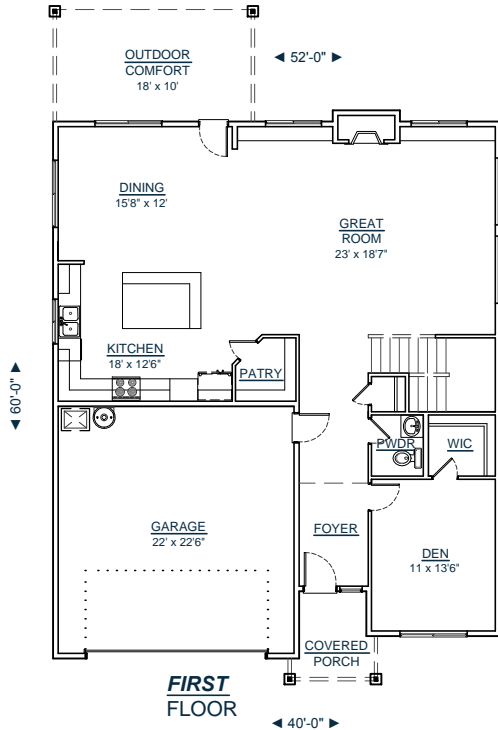

## 2-2956-3

SQUARE FT: 2956

MAIN LEVEL: 1312

UPPER LEVEL: 1644

GARAGE: 486

OUTDOOR CONFORT: 180

BEDROOMS: 3

**CALL FOR A FREE BUILDING SITE CONSULTATION!**