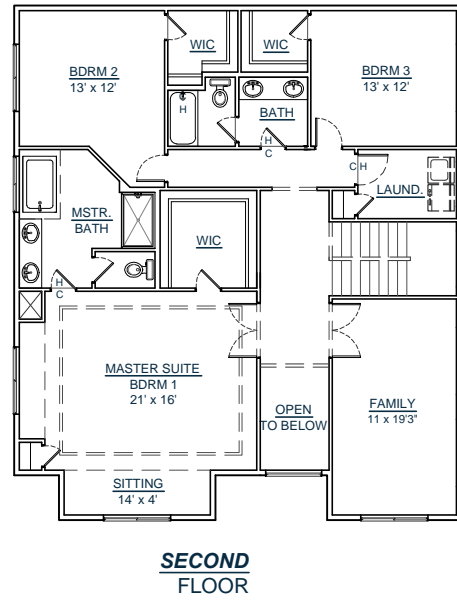

## 2-2956-3

SQUARE FT: 2956

MAIN LEVEL: 1312

UPPER LEVEL: 1644

GARAGE: 486

OUTDOOR CONFORT: 180

BEDROOMS: 3

**CALL FOR A FREE BUILDING SITE CONSULTATION!**