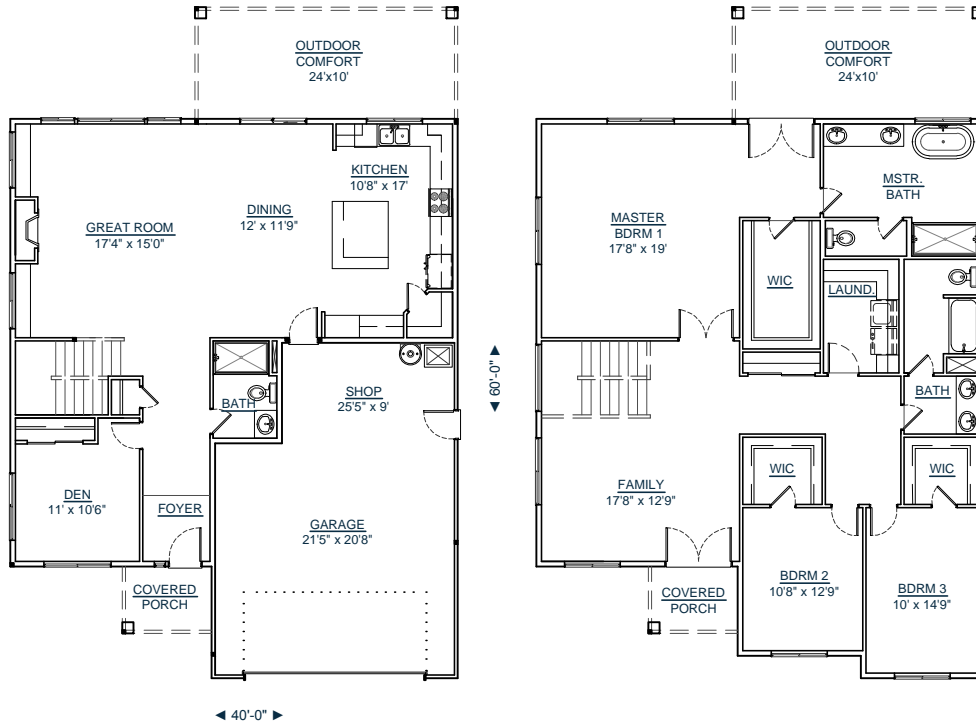

ELEVATION A

**WWW.CUSTOMYOURWAY.COM
SEARCH PLANS ONLINE**

Custom Your Way Homes, LLC is the exclusive owner of this plan, plan design, plan details, and specifications.
Copyright © 2014 All Rights Reserved. Under penalty of law do not make illegal copies for distribution, modification, or plan usage with the intention of construction without the written permission of Custom Your Way Homes, LLC. Licensed, Bonded, Insured.

WA LICENSE #: CUSTOYW8620Q