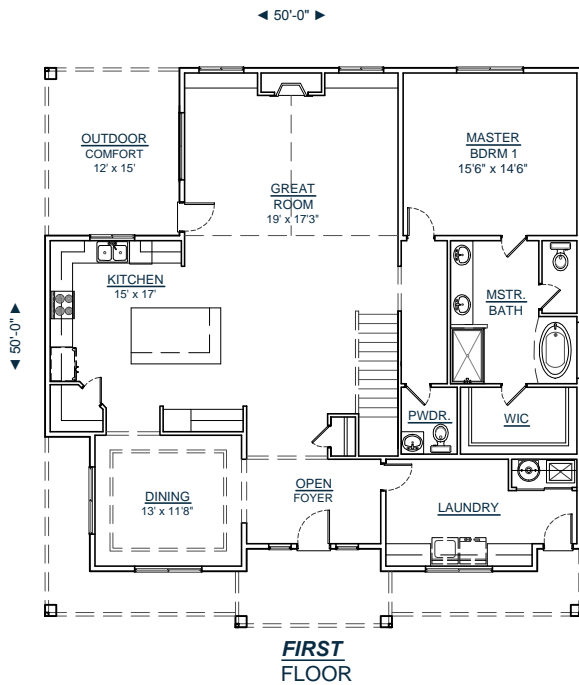

## 2-2925-4

SQUARE FT: 2995  
MAIN LEVEL: 1900  
UPPER LEVEL: 1025  
OUTDOOR COMFORT: 180  
BEDROOMS: 4

**CALL FOR A FREE  
BUILDING SITE CONSULTATION!**

**FRONT VIEW**

**WWW.CUSTOMYOURWAY.COM  
SEARCH PLANS ONLINE**