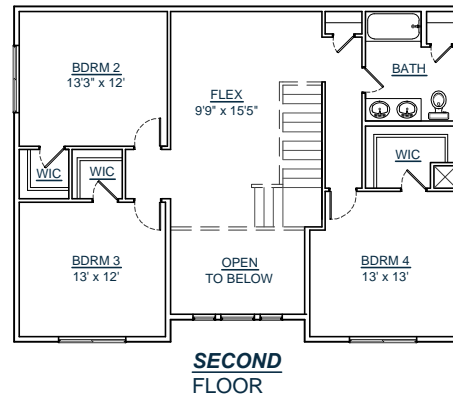

## 2-2925-4

SQUARE FT: 2995  
MAIN LEVEL: 1900  
UPPER LEVEL: 1025  
OUTDOOR COMFORT: 180  
BEDROOMS: 4

**CALL FOR A FREE  
BUILDING SITE CONSULTATION!**

**FRONT VIEW**

**WWW.CUSTOMYOURWAY.COM  
SEARCH PLANS ONLINE**