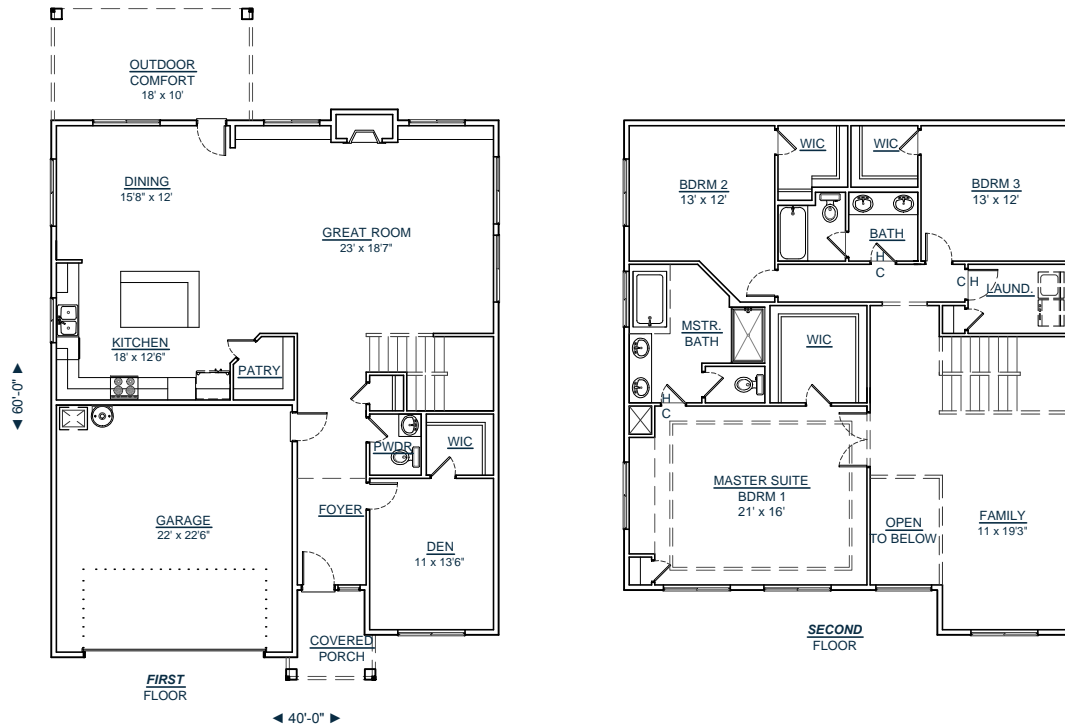

CUSTOM YOUR WAY HOMES, LLC

WWW.CUSTOMYOURWAY.COM

(360) 237-4784

- ▶ Custom Home Builder
- ▶ Custom Home Design
- ▶ Stock House Plans
- ▶ Home Additions
- ▶ Home Remodels

2-2900-3

SQUARE FT: 2900

MAIN LEVEL: 1314

UPPER LEVEL: 1586

GARAGE: 486

OUTDOOR CONFORT: 136

BEDROOMS: 3

CALL FOR A FREE BUILDING SITE CONSULTATION!

ELEVATION

WWW.CUSTOMYOURWAY.COM
SEARCH PLANS ONLINE

Custom Your Way Homes, LLC is the exclusive owner of this plan, plan design, plan details, and specifications. Copyright © 2014 All Rights Reserved. Under penalty of law do not make illegal copies for distribution, modification, or plan usage with the intention of construction without the written permission of Custom Your Way Homes, LLC. Licensed, Bonded, Insured.