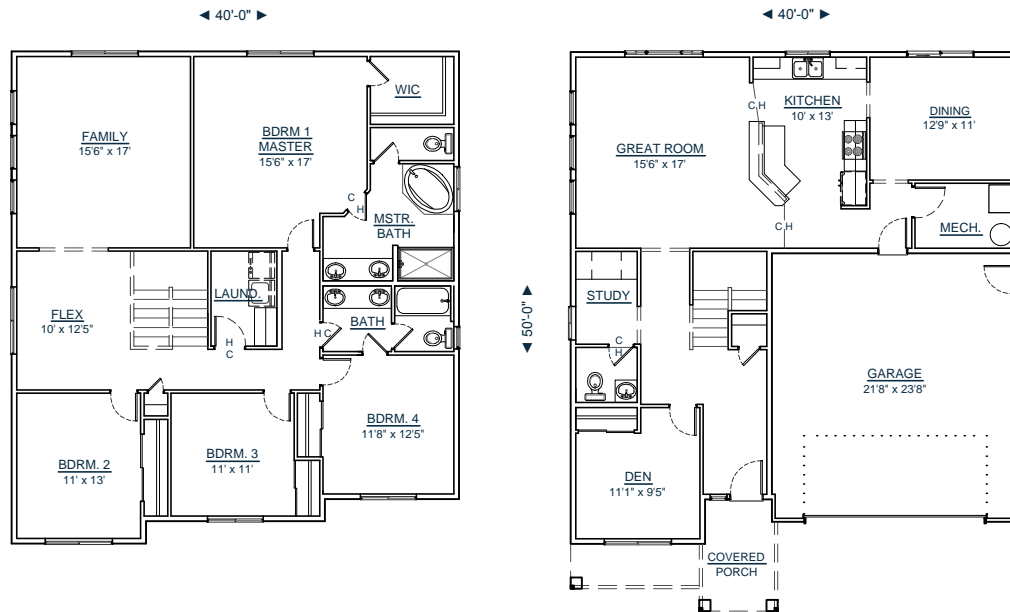

**FRONT
VIEW**

**WWW.CUSTOMYOURWAY.COM
SEARCH PLANS ONLINE**

Custom Your Way Homes, LLC is the exclusive owner of this plan, plan design, plan details, and specifications.
Copyright © 2014 All Rights Reserved. Under penalty of law do not make illegal copies for distribution, modification, or plan usage with the intention of construction without the written permission of Custom Your Way Homes, LLC. Licensed, Bonded, Insured.

WA LICENSE #: CUSTOYW8620Q