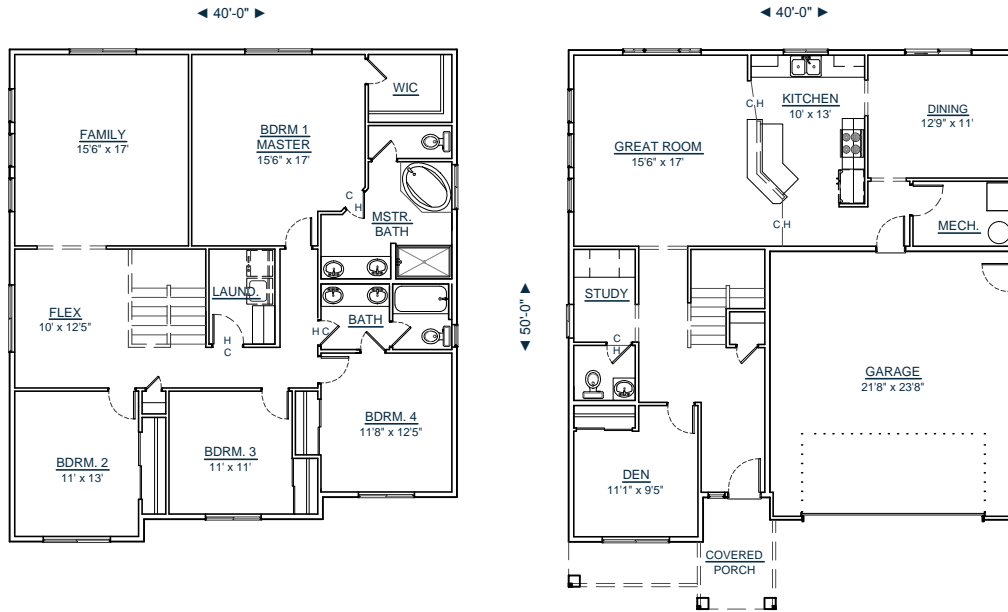

**FRONT
VIEW**

**WWW.CUSTOMYOURWAY.COM
SEARCH PLANS ONLINE**

Custom Your Way Homes, LLC is the exclusive owner of this plan, plan design, plan details, and specifications.
Copyright © 2014 All Rights Reserved. Under penalty of law do not make illegal copies for distribution, modification, or plan usage with the
intention of construction without the written permission of Custom Your Way Homes, LLC. Licensed, Bonded, Insured.

WA LICENSE #: CUSTOYW8620Q