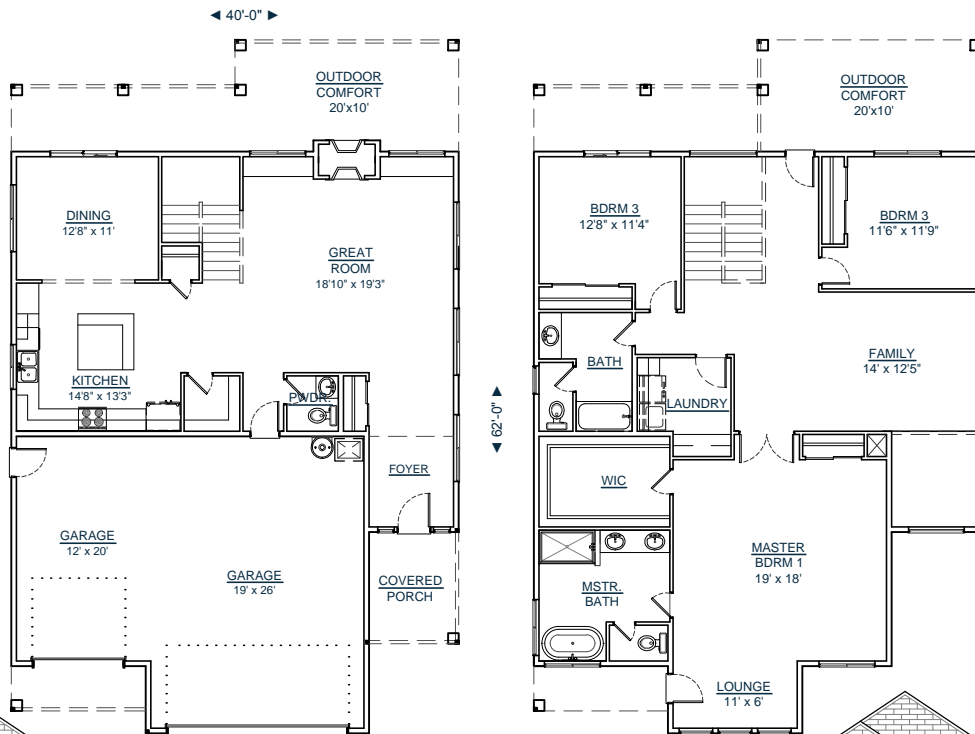

CUSTOM YOUR WAY HOMES, LLC

WWW.CUSTOMYOURWAY.COM

(360) 237-4784

- ▶ Custom Home Builder
- ▶ Custom Home Design
- ▶ Stock House Plans
- ▶ Home Additions
- ▶ Home Remodels

2-2763-4

SQUARE FT: 2763
 MAIN LEVEL: 1090
 UPPER LEVEL: 1673
 OUTDOOR LIVING: 644
 GARAGE: 773
 BEDROOMS: 3

**CALL FOR A FREE
 BUILDING SITE CONSULTATION!**

ELEVATION A

ELEVATION B

ELEVATION C

**WWW.CUSTOMYOURWAY.COM
 SEARCH PLANS ONLINE**

Custom Your Way Homes, LLC is the exclusive owner of this plan, plan design, plan details, and specifications.
 Copyright © 2014 All Rights Reserved. Under penalty of law do not make illegal copies for distribution, modification, or plan usage with the intention of construction without the written permission of Custom Your Way Homes, LLC. Licensed, Bonded, Insured.