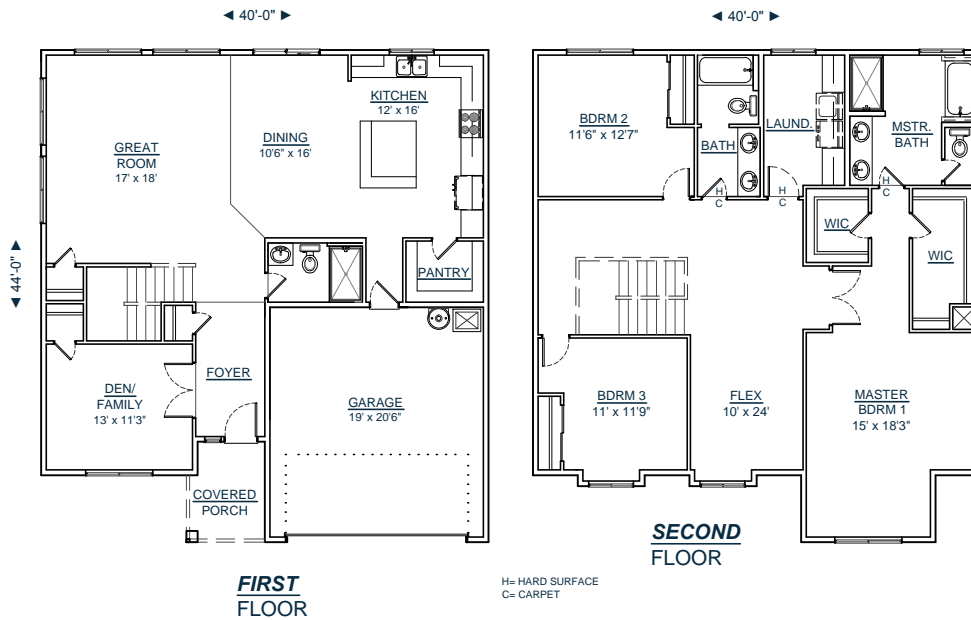

**FRONT
VIEW**

**WWW.CUSTOMYOURWAY.COM
SEARCH PLANS ONLINE**

Custom Your Way Homes, LLC is the exclusive owner of this plan, plan design, plan details, and specifications.
Copyright © 2014 All Rights Reserved. Under penalty of law do not make illegal copies for distribution, modification, or plan usage with the intention of construction without the written permission of Custom Your Way Homes, LLC. Licensed, Bonded, Insured.

WA LICENSE #: CUSTOYW8620Q