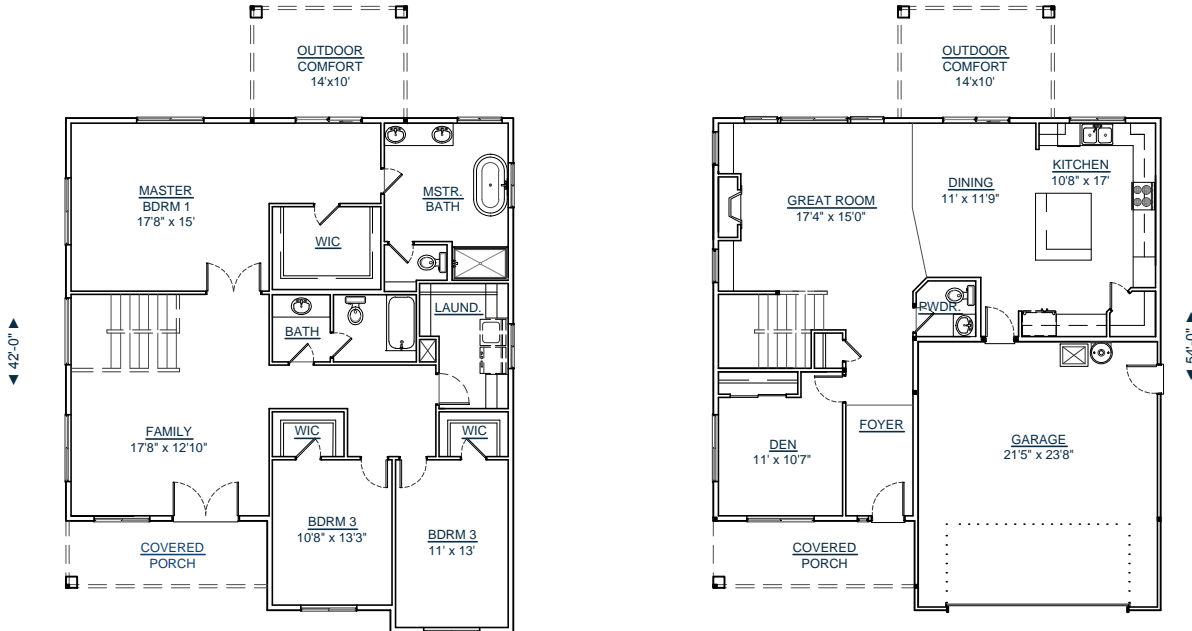

## 2-2665-4

SQUARE FT: 2666

MAIN LEVEL: 1572

UPPER LEVEL: 1093

OUTDOOR LIVING: 388

GARAGE: 523

BEDROOMS: 4

CALL FOR A FREE  
BUILDING SITE CONSULTATION!

ELEVATION  
A

ELEVATION  
B

ELEVATION  
C

WWW.CUSTOMYOURWAY.COM  
SEARCH PLANS ONLINE

Custom Your Way Homes, LLC is the exclusive owner of this plan, plan design, plan details, and specifications.

Copyright © 2014 All Rights Reserved. Under penalty of law do not make illegal copies for distribution, modification, or plan usage with the intention of construction without the written permission of Custom Your Way Homes, LLC. Licensed, Bonded, Insured.