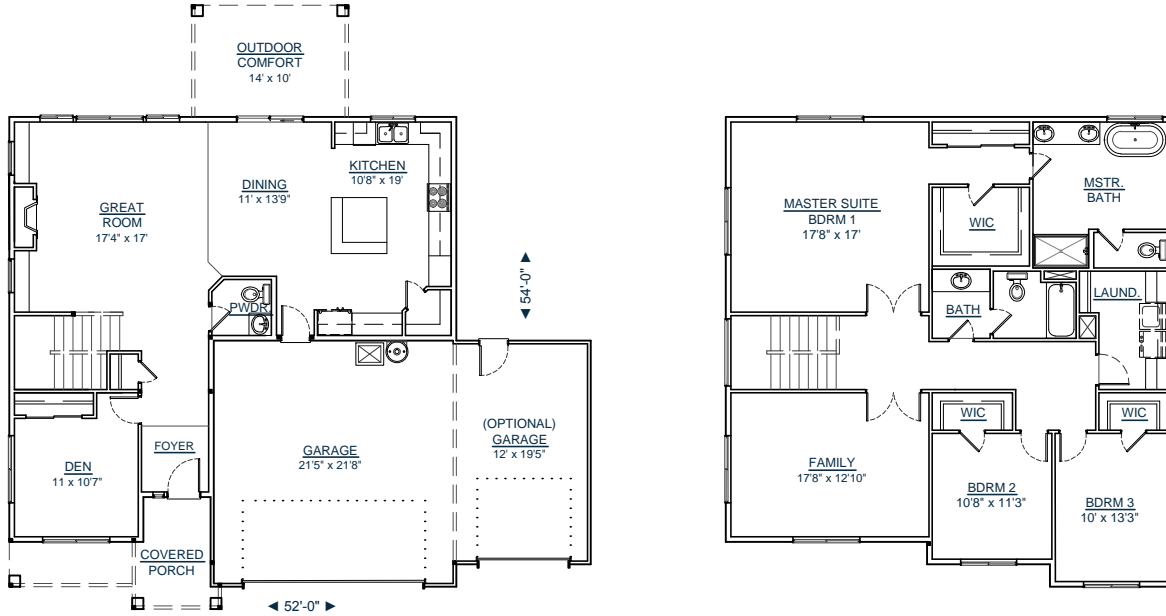

CUSTOM YOUR WAY HOMES, LLC

WWW.CUSTOMYOURWAY.COM

(360) 237-4784

- ▶ Custom Home Builder
- ▶ Custom Home Design
- ▶ Stock House Plans
- ▶ Home Additions
- ▶ Home Remodels

2-2624-4

SQUARE FT: 2664

MAIN LEVEL: 1104

UPPER LEVEL: 1520

OUTDOOR LIVING: 140

GARAGE: 763

BEDROOMS: 4

CALL FOR A FREE BUILDING SITE CONSULTATION!

ELEVATION A

ELEVATION B

ELEVATION C