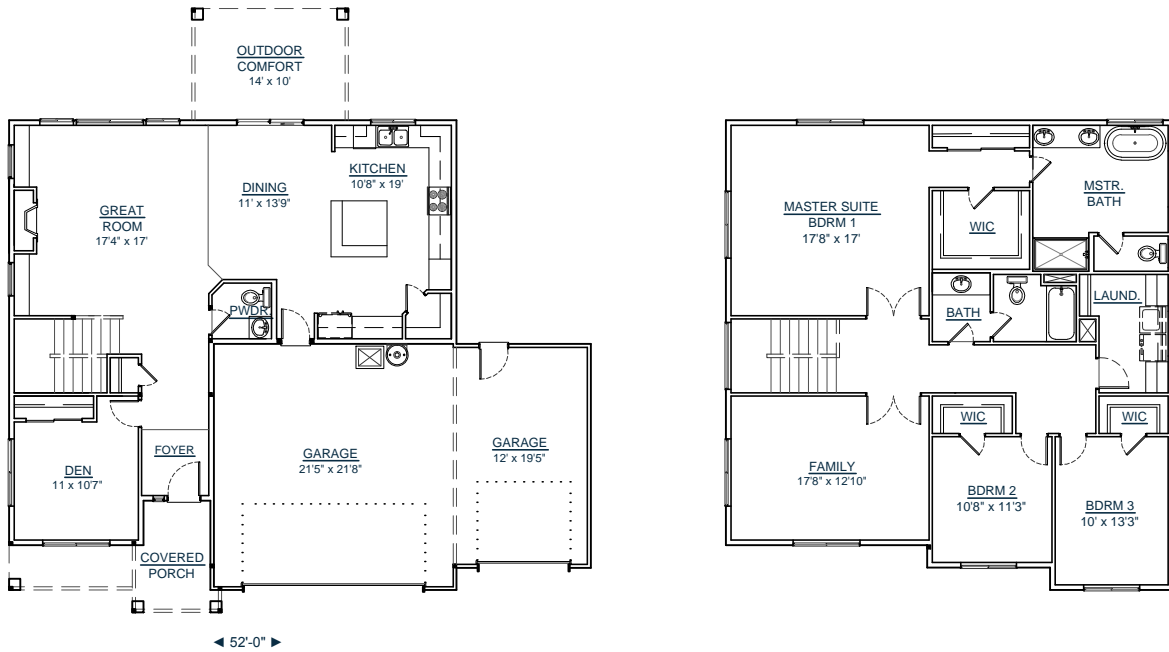

**FRONT
VIEW**

**WWW.CUSTOMYOURWAY.COM
SEARCH PLANS ONLINE**

Custom Your Way Homes, LLC is the exclusive owner of this plan, plan design, plan details, and specifications.
Copyright © 2014 All Rights Reserved. Under penalty of law do not make illegal copies for distribution, modification, or plan usage with the
intention of construction without the written permission of Custom Your Way Homes, LLC. Licensed, Bonded, Insured.

WA LICENSE #: CUSTOYW8620Q