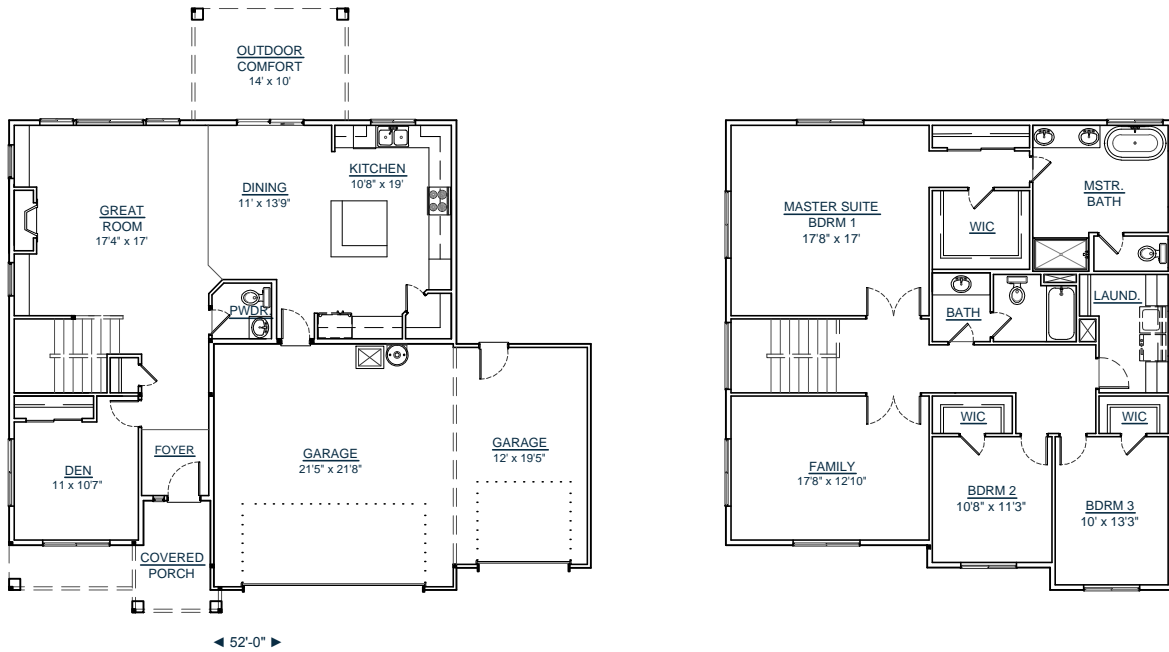

## 2-2622-4

SQUARE FT: 2622  
 MAIN LEVEL: 1104  
 UPPER LEVEL: 1518  
 COVERED PORCH: 140  
 GARAGE: 719  
 BEDROOMS: 4

**CALL FOR A FREE  
 BUILDING SITE CONSULTATION!**

**FRONT  
VIEW**

**WWW.CUSTOMYOURWAY.COM  
 SEARCH PLANS ONLINE**