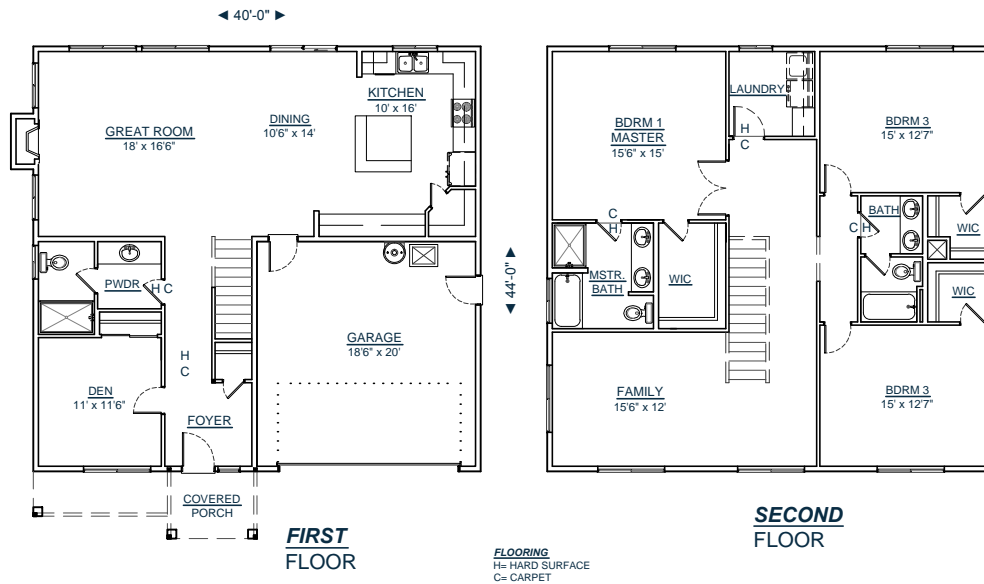

**FRONT
VIEW**

WWW.CUSTOMYOURWAY.COM
SEARCH PLANS ONLINE

Custom Your Way Homes, LLC is the exclusive owner of this plan, plan design, plan details, and specifications.
Copyright © 2014 All Rights Reserved. Under penalty of law do not make illegal copies for distribution, modification, or plan usage with the intention of construction without the written permission of Custom Your Way Homes, LLC. Licensed, Bonded, Insured.

WA LICENSE #: CUSTOYW862OQ