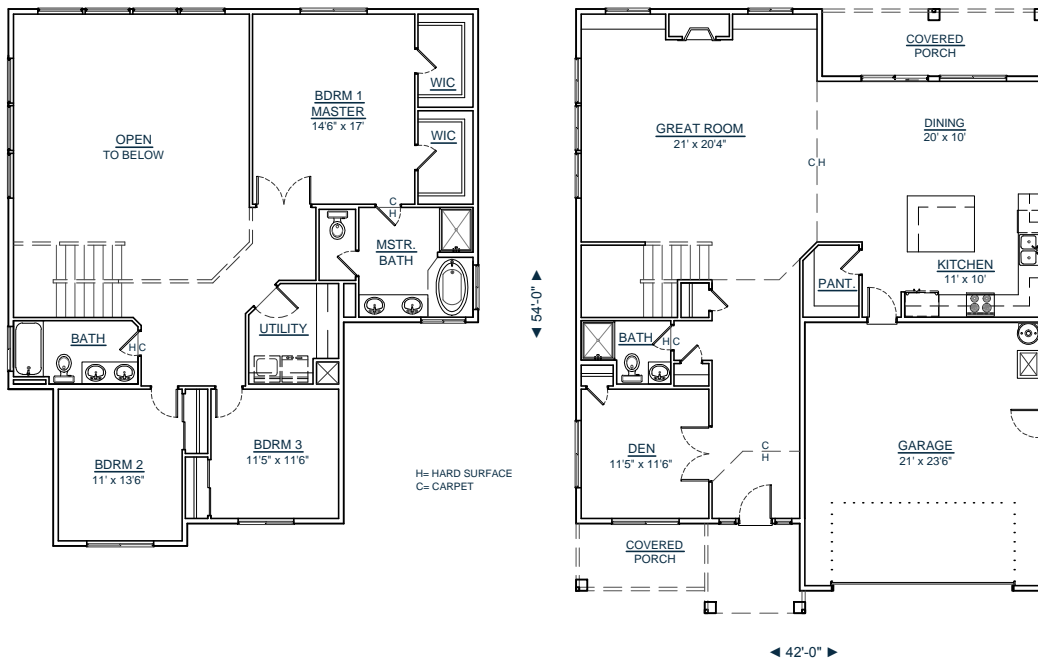

## 2-2566-3

SQUARE FT: 2566  
MAIN LEVEL: 1124  
UPPER LEVEL: 1424  
GARAGE: 517  
BEDROOMS: 3

CALL FOR A FREE  
BUILDING SITE CONSULTATION!

FRONT  
VIEW

WWW.CUSTOMYOURWAY.COM  
SEARCH PLANS ONLINE

Custom Your Way Homes, LLC is the exclusive owner of this plan, plan design, plan details, and specifications.  
Copyright © 2014 All Rights Reserved. Under penalty of law do not make illegal copies for distribution, modification, or plan usage with the intention of construction without the written permission of Custom Your Way Homes, LLC. Licensed, Bonded, Insured.