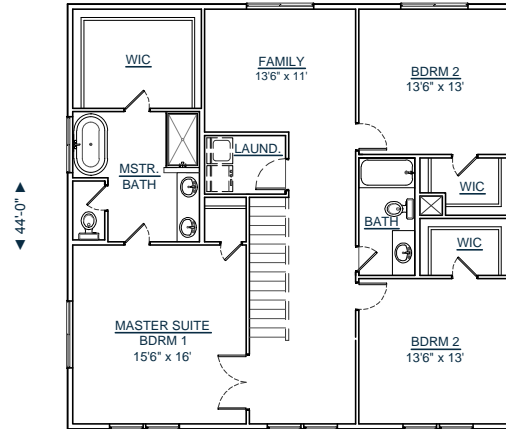

CUSTOM YOUR WAY HOMES, LLC

WWW.CUSTOMYOURWAY.COM

(360) 237-4784

- ▶ Custom Home Builder
- ▶ Custom Home Design
- ▶ Stock House Plans
- ▶ Home Additions
- ▶ Home Remodels

2-2489-4

SQUARE FT: 2489

MAIN LEVEL: 1010

UPPER LEVEL: 1479

OUTDOOR LIVING: 95

GARAGE: 420

BEDROOMS: 4

CALL FOR A FREE
BUILDING SITE CONSULTATION!

ELEVATION
A

ELEVATION
B

ELEVATION
C