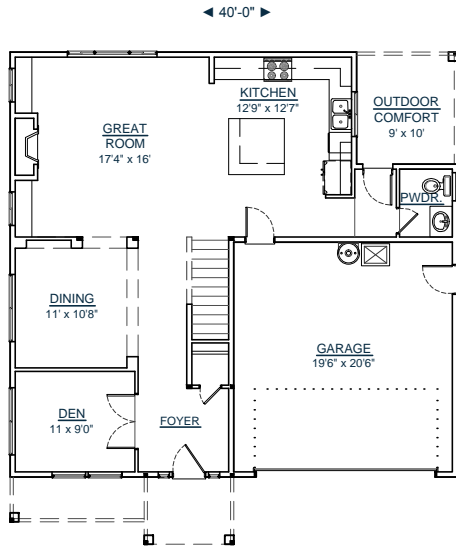

CUSTOM YOUR WAY HOMES, LLC

WWW.CUSTOMYOURWAY.COM

(360) 237-4784

- ▶ Custom Home Builder
- ▶ Custom Home Design
- ▶ Stock House Plans
- ▶ Home Additions
- ▶ Home Remodels

2-2489-4

SQUARE FT: 2489

MAIN LEVEL: 1010

UPPER LEVEL: 1479

OUTDOOR LIVING: 95

GARAGE: 420

BEDROOMS: 4

CALL FOR A FREE
BUILDING SITE CONSULTATION!

ELEVATION
A

ELEVATION
B

ELEVATION
C