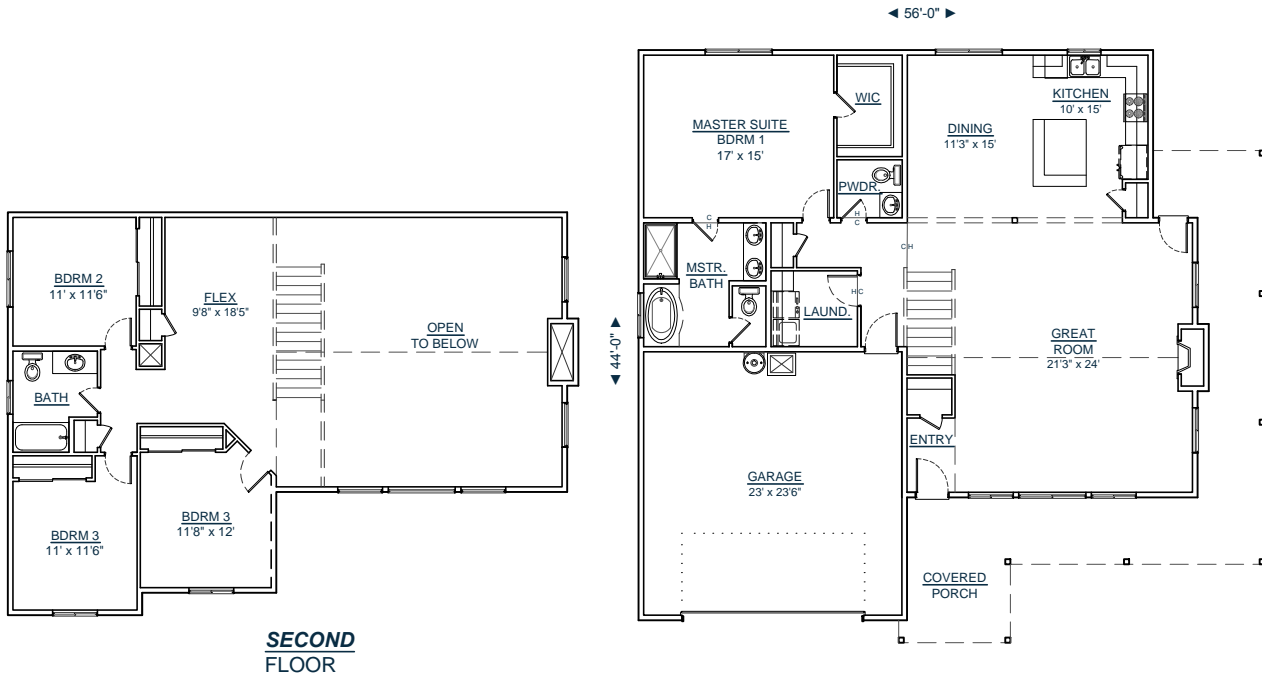

CUSTOM YOUR WAY HOMES, LLC

WWW.CUSTOMYOURWAY.COM

(360) 237-4784

- ▶ Custom Home Builder
- ▶ Custom Home Design
- ▶ Stock House Plans
- ▶ Home Additions
- ▶ Home Remodels

2-2480-4

SQUARE FT: 2480

MAIN LEVEL: 840

UPPER LEVEL: 1640

GARAGE: 565

BEDROOMS: 4

CALL FOR A FREE
BUILDING SITE CONSULTATION!

**SECOND
FLOOR**

**FRONT
VIEW**

WWW.CUSTOMYOURWAY.COM
SEARCH PLANS ONLINE

Custom Your Way Homes, LLC is the exclusive owner of this plan, plan design, plan details, and specifications.
Copyright © 2014 All Rights Reserved. Under penalty of law do not make illegal copies for distribution, modification, or plan usage with the
intention of construction without the written permission of Custom Your Way Homes, LLC. Licensed, Bonded, Insured.