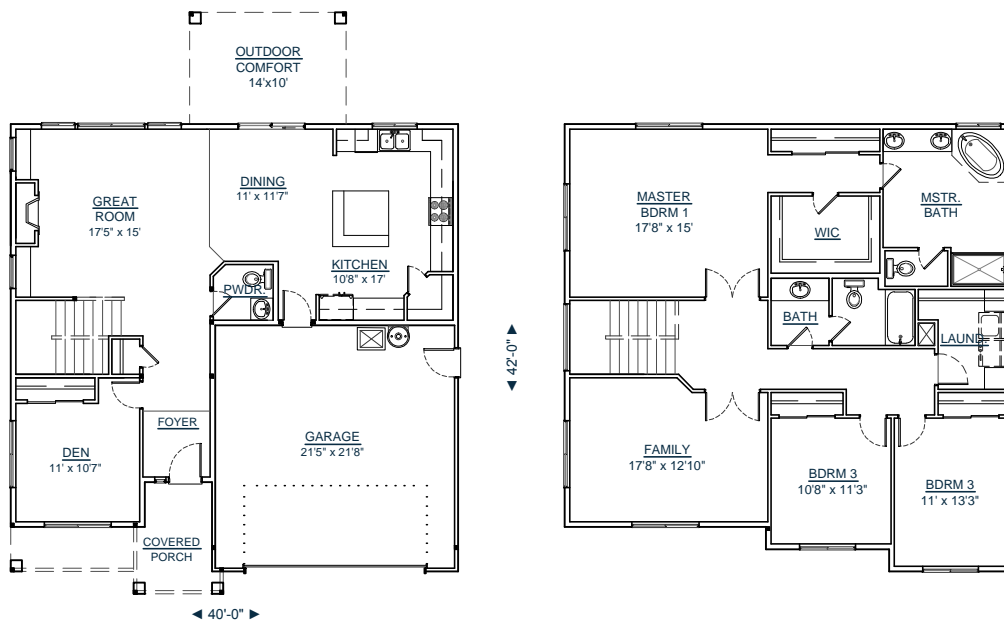

**FRONT
VIEW**

WWW.CUSTOMYOURWAY.COM
SEARCH PLANS ONLINE

Custom Your Way Homes, LLC is the exclusive owner of this plan, plan design, plan details, and specifications.
Copyright © 2014 All Rights Reserved. Under penalty of law do not make illegal copies for distribution, modification, or plan usage with the intention of construction without the written permission of Custom Your Way Homes, LLC. Licensed, Bonded, Insured.

WA LICENSE #: CUSTOYW8620Q