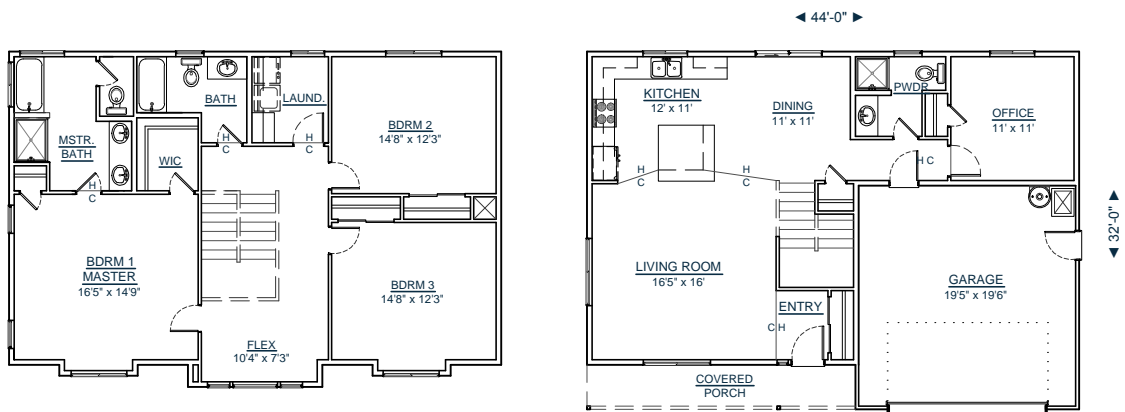

**FRONT
VIEW**

**WWW.CUSTOMYOURWAY.COM
SEARCH PLANS ONLINE**

Custom Your Way Homes, LLC is the exclusive owner of this plan, plan design, plan details, and specifications.
Copyright © 2014 All Rights Reserved. Under penalty of law do not make illegal copies for distribution, modification, or plan usage with the intention of construction without the written permission of Custom Your Way Homes, LLC. Licensed, Bonded, Insured.

WA LICENSE #: CUSTOYW8620Q