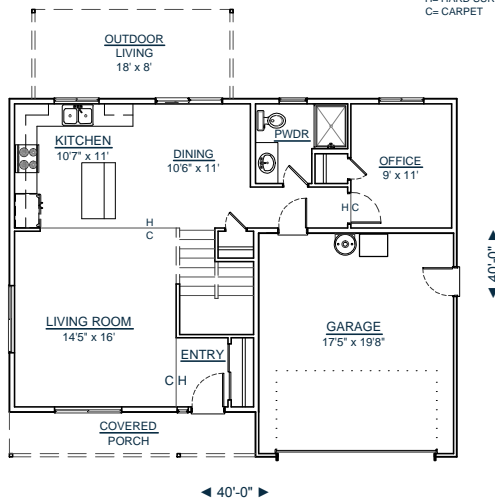

FLOORING
H= HARD SURFACE
C= CARPET