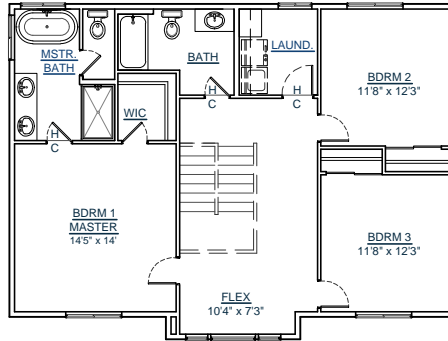

## 2-1918-3

SQUARE FT: 1918

MAIN LEVEL: 836

UPPER LEVEL: 1082

GARAGE: 354

OUTDOOR COMFORT: 160

BEDROOMS: 3

**CALL FOR A FREE  
BUILDING SITE CONSULTATION!**

**FLOORING**  
H= HARD SURFACE  
C= CARPET

**WWW.CUSTOMYOURWAY.COM  
SEARCH PLANS ONLINE**

Custom Your Way Homes, LLC is the exclusive owner of this plan, plan design, plan details, and specifications. Copyright © 2014 All Rights Reserved. Under penalty of law do not make illegal copies for distribution, modification, or plan usage with the intention of construction without the written permission of Custom Your Way Homes, LLC. Licensed, Bonded, Insured.