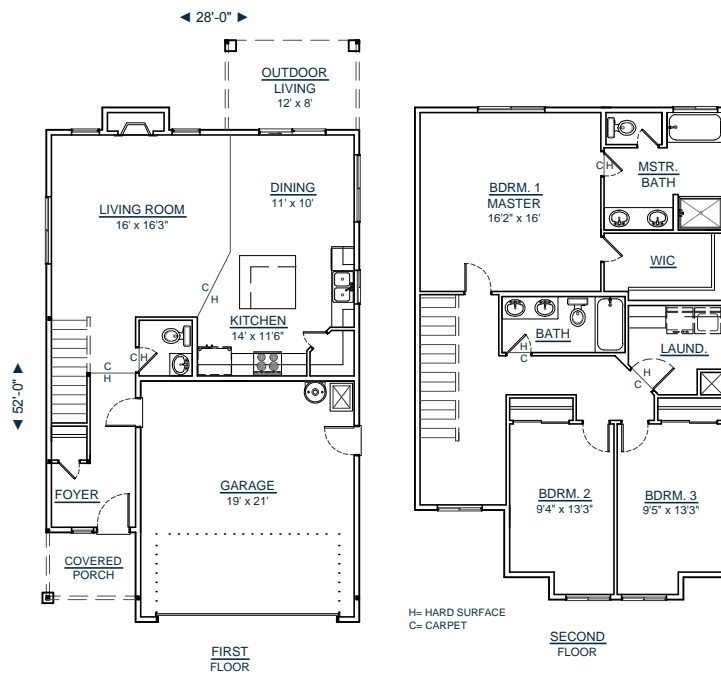

**FRONT
VIEW**

**WWW.CUSTOMYOURWAY.COM
SEARCH PLANS ONLINE**

Custom Your Way Homes, LLC is the exclusive owner of this plan, plan design, plan details, and specifications.
Copyright © 2014 All Rights Reserved. Under penalty of law do not make illegal copies for distribution, modification, or plan usage with the intention of construction without the written permission of Custom Your Way Homes, LLC. Licensed, Bonded, Insured.

WA LICENSE #: CUSTOYW8620Q